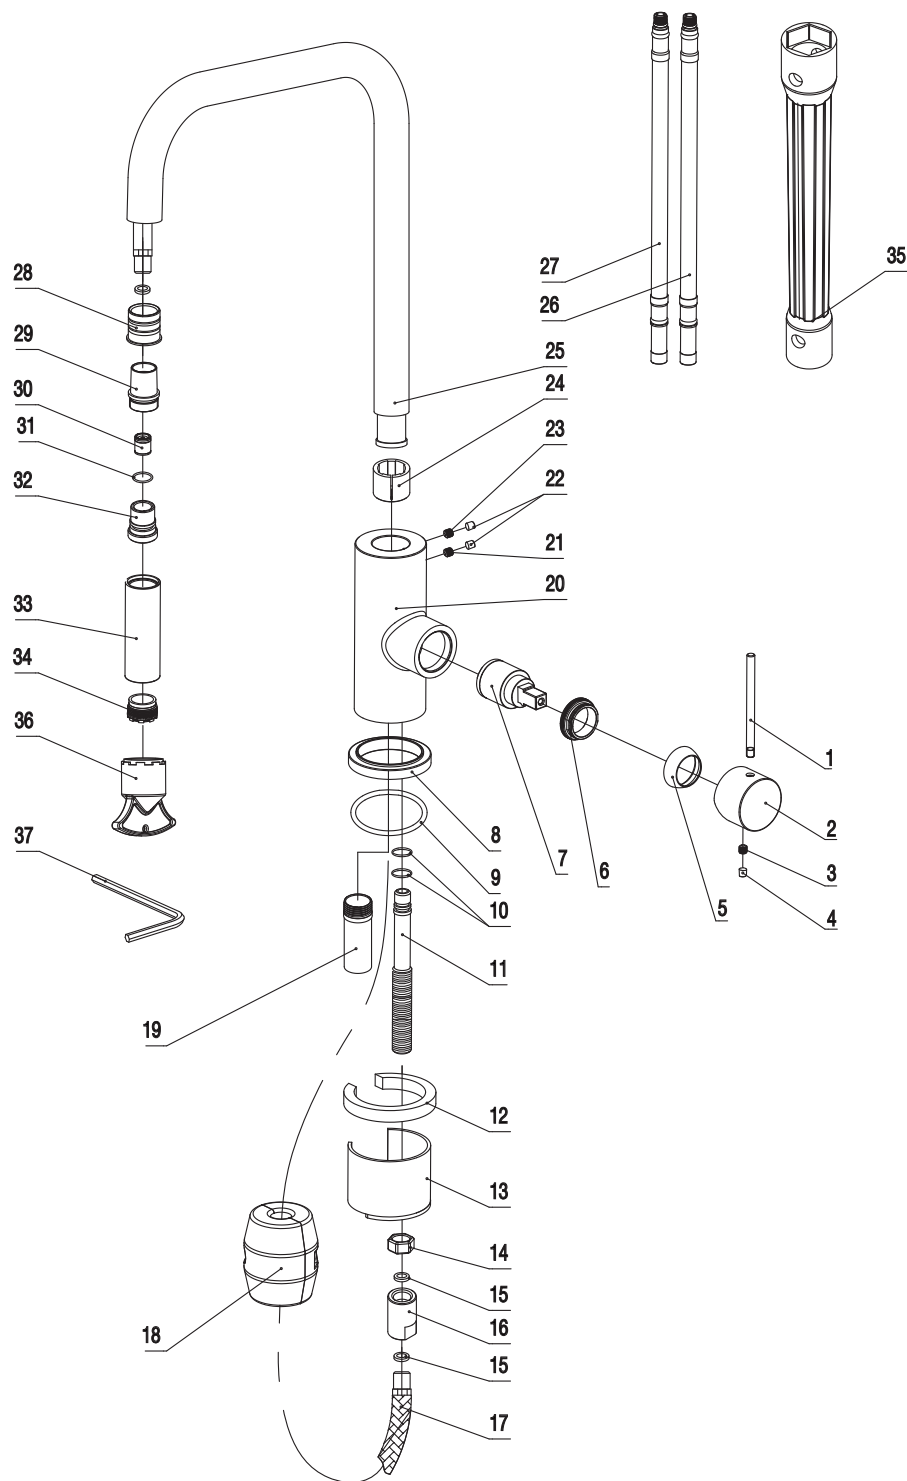

- 1 Handle bar
- 2 Handle base
- 3 Inner hex screw
- 4 Rubber
- 5 Cover ring
- 6 Screw nut
- 7 Cartridge
- 8 Base
- 9 O ring
- 10 O ring
- 11 Outlet connection
- 12 Plastic horseshoe
- 13 Horseshoe
- 14 Hex nut
- 15 Flat rubber gasket
- 16 Connector
- 17 Flexible hose
- 18 Weight
- 19 Sleeve
- 20 Body
- 21 Inner hex screw
- 22 Decoration cover
- 23 Inner hex screw
- 24 Rubber
- 25 Spout
- 26 Flexible hose
- 27 Flexible hose
- 28 Sleeve
- 29 Shower head joint
- 30 Check valve
- 31 O ring
- 32 Inner shower joint
- 33 Shower head cover
- 34 Aerator
- 35 Wrench
- 36 Wrench
- 37 Wrench

Steel Accent Square

Art no: 30110 RSK: 8311229

SCANDTAP®
BATHROOM CONCEPTS

Scandtap AB, Olofsdalsvägen 21, 302 41 Halmstad, Sweden
info@scandtap.com, www.scandtap.com