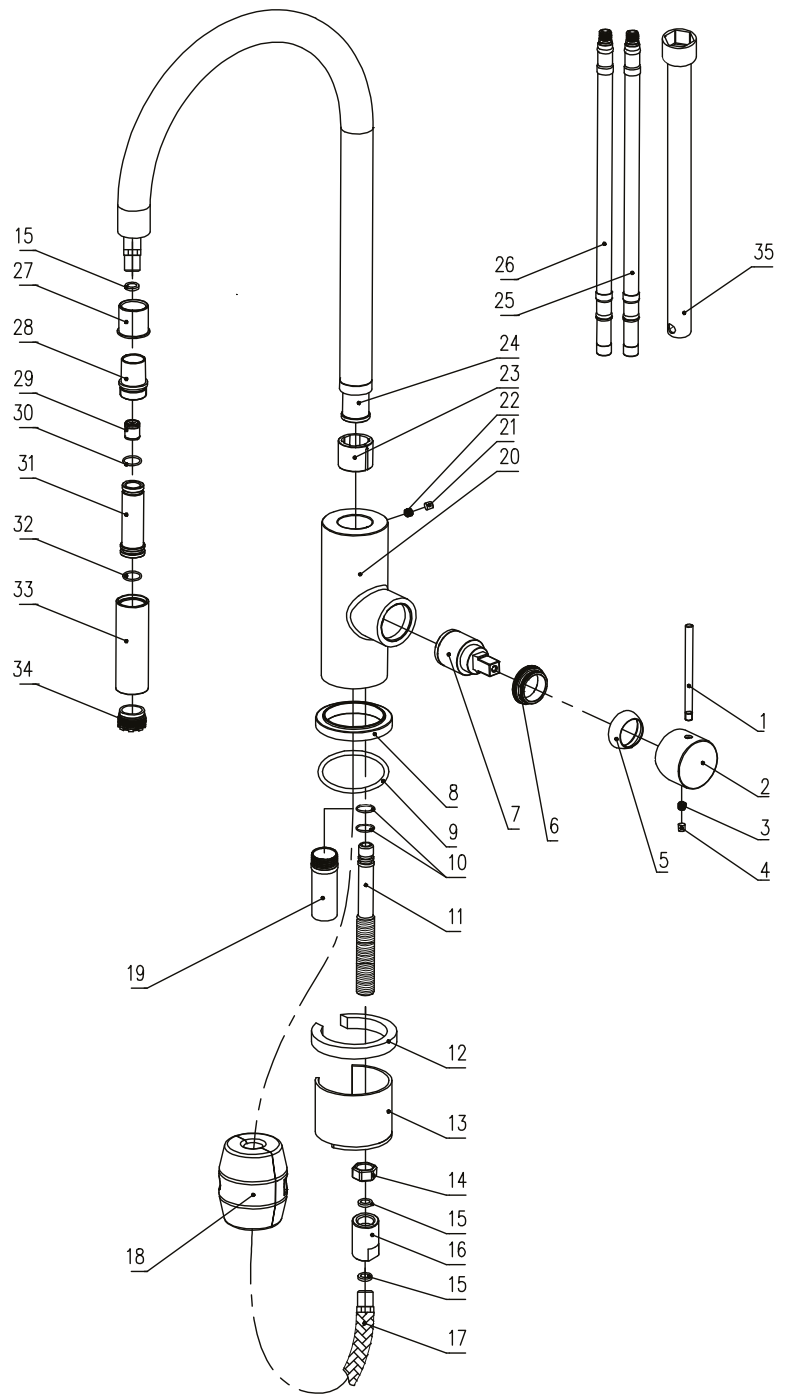

- 1 Handle bar
- 2 Handle base
- 3 inner hex screw
- 4 Decoration rubber
- 5 Decoration cover
- 6 Screw nut
- 7 Cartridge
- 8 Base
- 9 O ring
- 10 O ring
- 11 Connector tube
- 12 Rubber
- 13 Fixing sheet
- 14 Nut
- 15 Plane ring-sealing
- 16 Connector
- 17 Flexible hose
- 18 Weight
- 19 Splined hub
- 20 Body
- 21 Decoration rubber
- 22 Inner hex screw
- 23 C ring
- 24 Spout
- 25 Flexible hose
- 26 Flexible hose
- 27 Bushing
- 28 Pull out connector
- 29 Check valve
- 30 O ring
- 31 Inner hose
- 32 O ring
- 33 Nozzle body
- 34 Aerator
- 35 Tool

# Accent Coal

Art no: 32102 RSK: 8311052

**SCANDTAP®**  
BATHROOM CONCEPTS

Scandtap AB, Olofsdalsvägen 21, 302 41 Halmstad, Sweden  
info@scandtap.com, www.scandtap.com