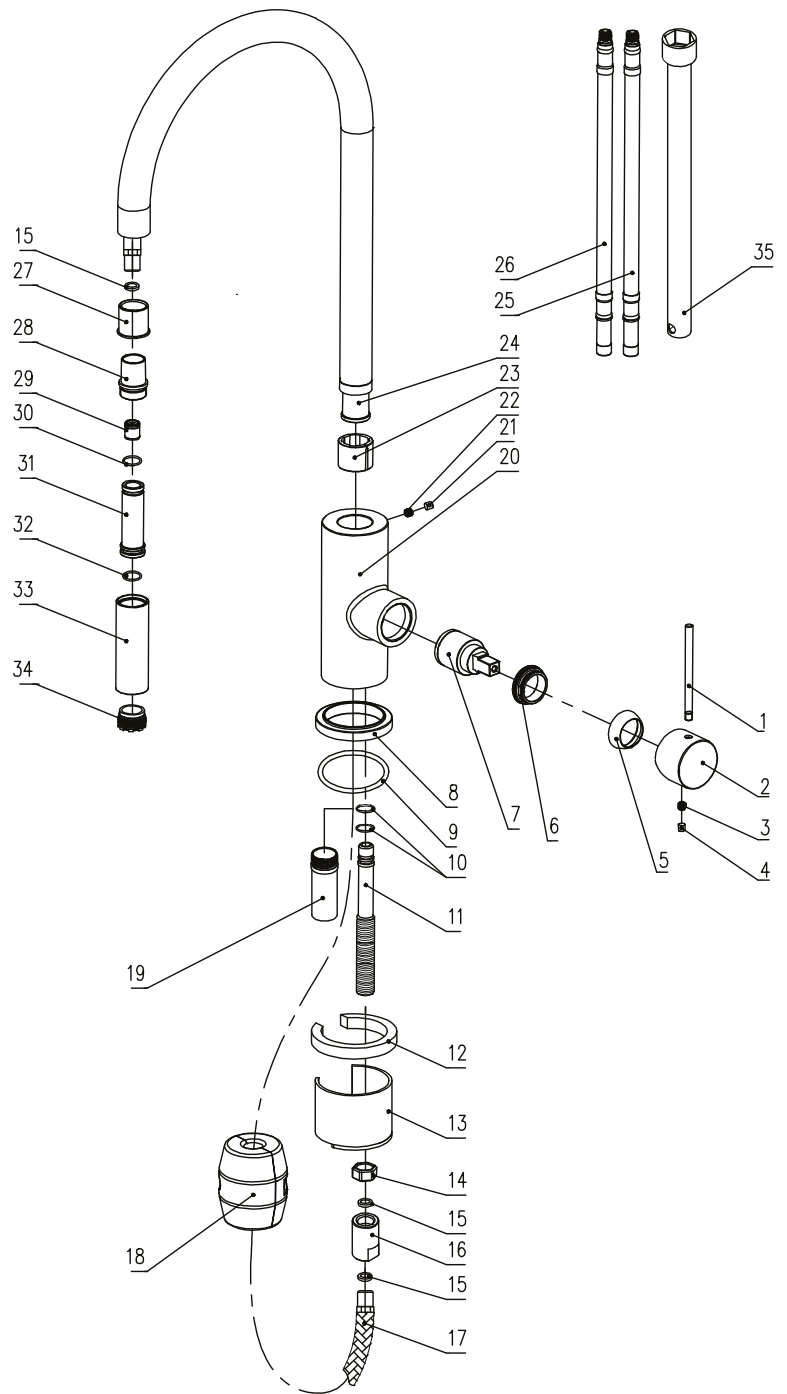

- 1 Handle bar
- 2 Handle base
- 3 inner hex screw
- 4 Decoration rubber
- 5 Decoration cover
- 6 Screw nut
- 7 Cartridge
- 8 Base
- 9 O ring
- 10 O ring
- 11 Connector tube
- 12 Rubber
- 13 Fixing sheet
- 14 Nut
- 15 Plane ring-sealing
- 16 Connector
- 17 Flexible hose
- 18 Weight
- 19 Splined hub
- 20 Body
- 21 Decoration rubber
- 22 Inner hex screw
- 23 C ring
- 24 Spout
- 25 Flexible hose
- 26 Flexible hose
- 27 Bushing
- 28 Pull out connector
- 29 Check valve
- 30 O ring
- 31 Inner hose
- 32 O ring
- 33 Nozzle body
- 34 Aerator
- 35 Tool

# Accent Rust

Art no: 32100 RSK: 8311058

**SCANDTAP®**  
BATHROOM CONCEPTS

Scandtap AB, Olofsdalsvägen 21, 302 41 Halmstad, Sweden  
info@scandtap.com, www.scandtap.com