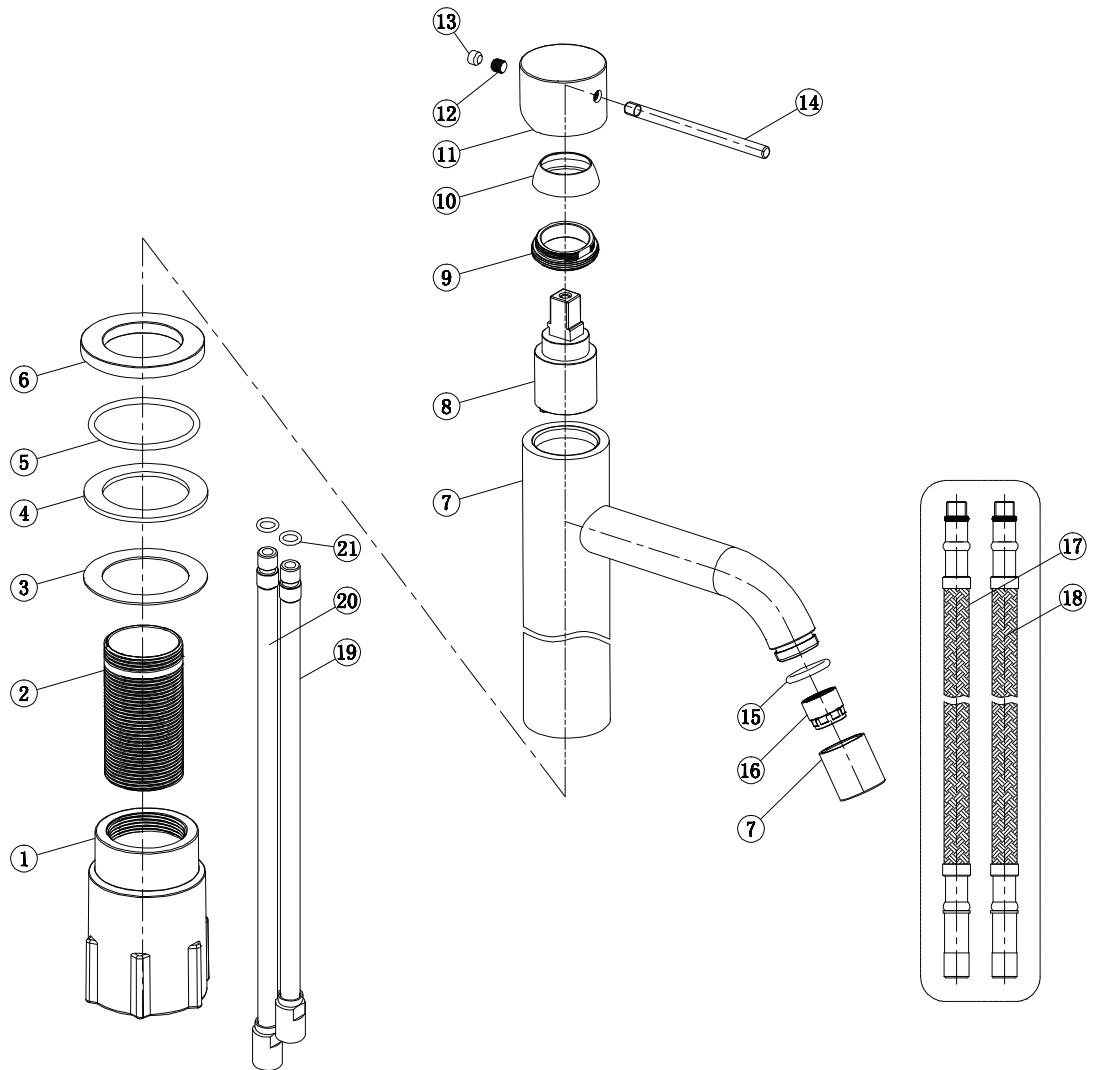

- 1 Fixing bushing
- 2 Threaded tube
- 3 Washer
- 4 Rubber
- 5 O ring
- 6 Base
- 7 Body
- 8 Cartridge
- 9 Screw nut
- 10 Decoration cover
- 11 Handle base
- 12 Inner hex screw
- 13 Decoration rubber
- 14 Handle bar
- 15 O ring
- 16 Aerator
- 17 Flexible hose
- 18 flexible hose
- 19 short tube
- 20 short tube
- 21 o ring

Steel Voyage High

Art no: 10215 RSK: 8277859

SCANDTAP[®]
BATHROOM CONCEPTS

Scandtap AB, Olofsdalsvägen 21, 302 41 Halmstad, Sweden
info@scandtap.com, www.scandtap.com