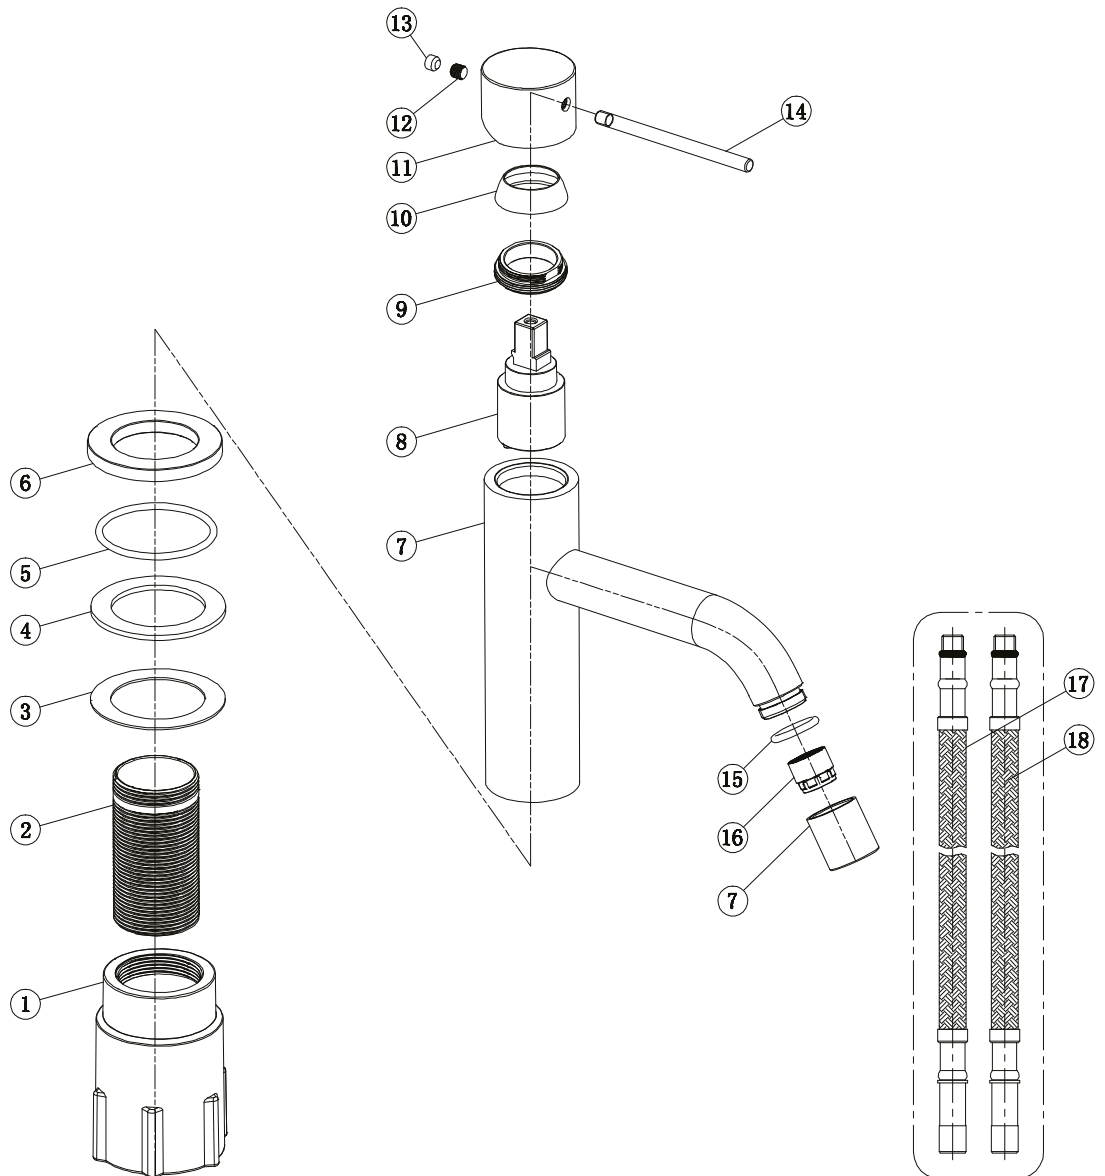

- 1 Fixing bushing
- 2 Threaded tube
- 3 Washer
- 4 Rubber
- 5 O ring
- 6 Base
- 7 Body
- 8 Cartridge
- 9 Screw nut
- 10 Decoration cover
- 11 Handle base
- 12 Inner hex screw
- 13 Decoration rubber
- 14 Handle bar
- 15 O ring
- 16 Aerator
- 17 Flexible hose
- 18 Flexible hose

Steel Voyage

Art no: 10200 RSK: 8277855

SCANDTAP®
BATHROOM CONCEPTS

Scandtap AB, Olofsdalsvägen 21, 302 41 Halmstad, Sweden
info@scandtap.com, www.scandtap.com