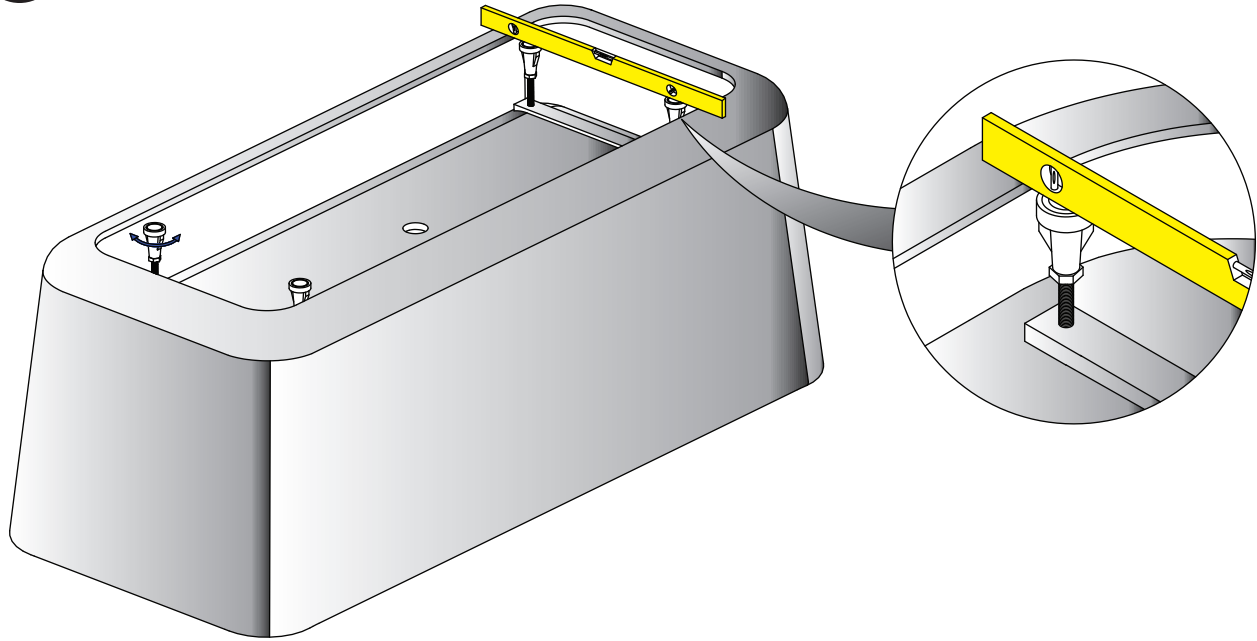

BATHLIFE BATHTUB SUND 170/F1 GO KLOK 180/F2 GO FÖRNUFTIG 170/F1 GO INSTALLATION INSTRUCTIONS

bathlife®
OF SWEDEN

1

2

Copyright ©2020 Bygghemma Sverige AB. Original content rights reserved. All product names, logos, and brands are property of their respective owners.