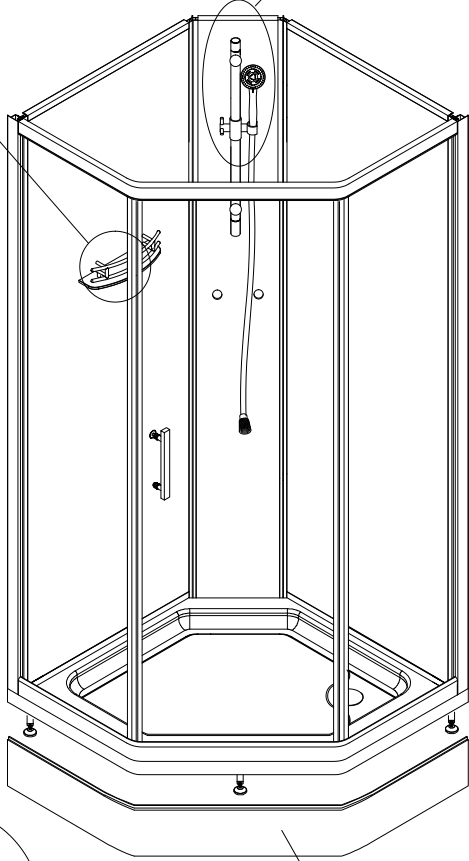

Peel off the protective film

Copyright ©2021 Bygghemma Sverige AB. Original content rights reserved. All product names, logos, and brands are property of their respective owners.

Information contained within this document was considered accurate at the time of publication, but may be subject to revision.