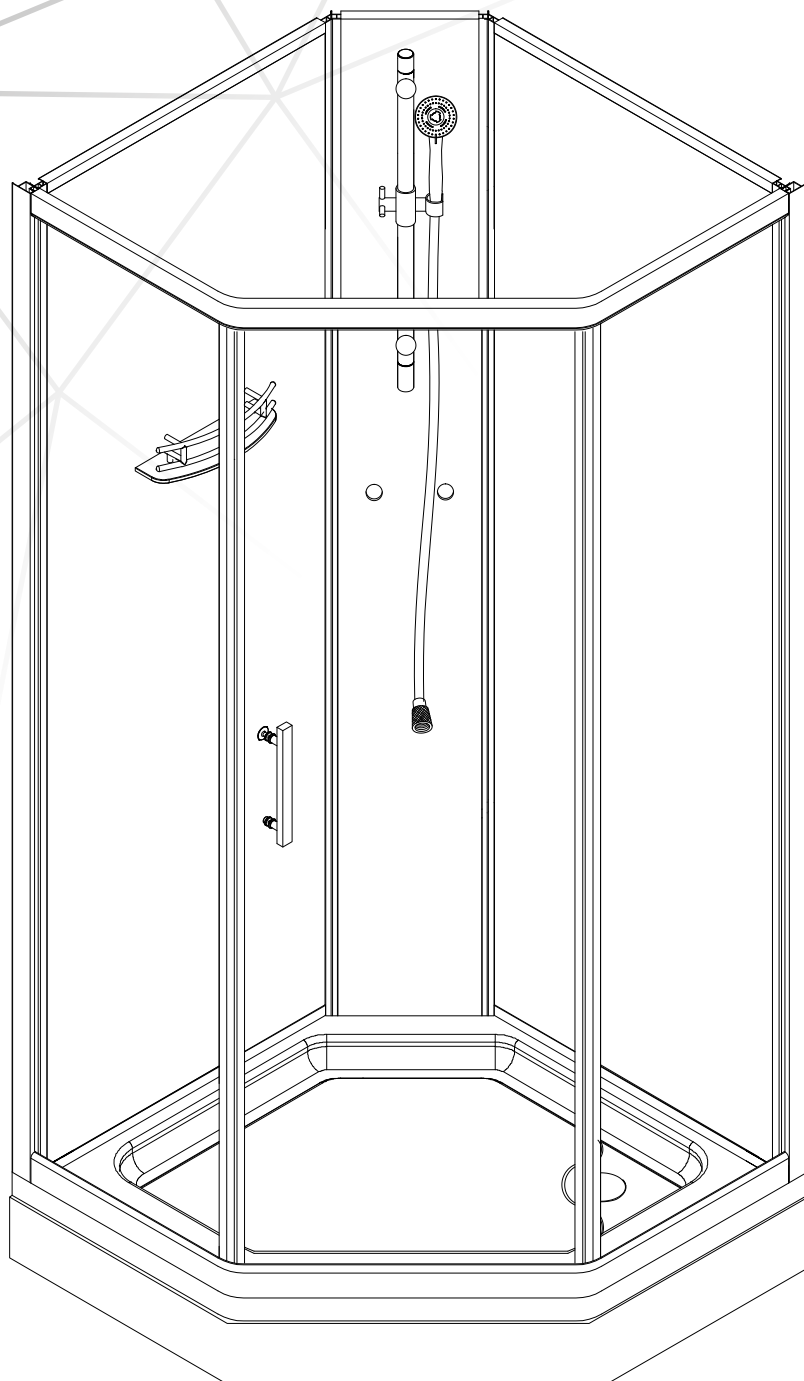

ELEGANT 90/A2 VITAL

EN 14428:2015 (2021-03-25)

bathlife.[®]

OF SWEDEN

Copyright ©2021 Bygghemma Sverige AB. Original content rights reserved. All product names, logos, and brands are property of their respective owners.