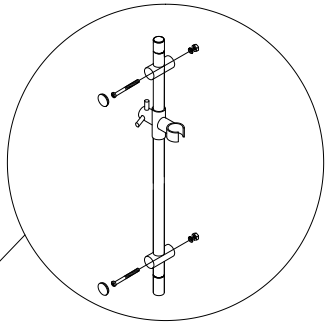

Peel off the protective film

Copyright ©2021 Bygghemma Sverige AB. Original content rights reserved. All product names, logos, and brands are property of their respective owners.

Information contained within this document was considered accurate at the time of publication, but may be subject to revision.