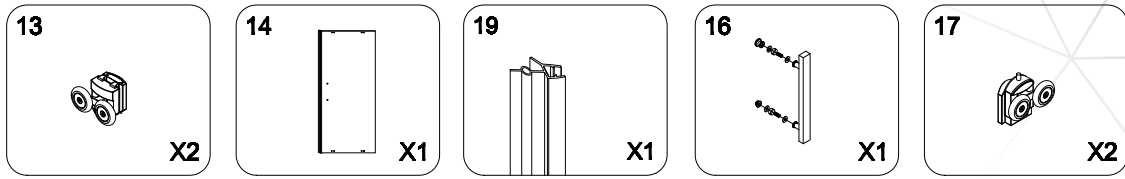

Copyright ©2021 Bygghemma Sverige AB. Original content rights reserved. All product names, logos, and brands are property of their respective owners.

Information contained within this document was considered accurate at the time of publication, but may be subject to revision.