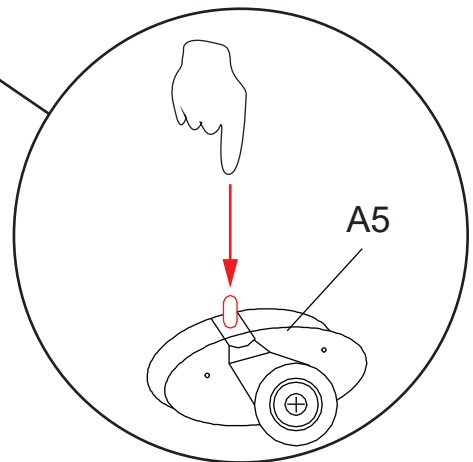

A5

Copyright ©2021 Bygghemma Sverige AB. Original content rights reserved. All product names, logos, and brands are property of their respective owners.

Information contained within this document was considered accurate at the time of publication, but may be subject to revision.