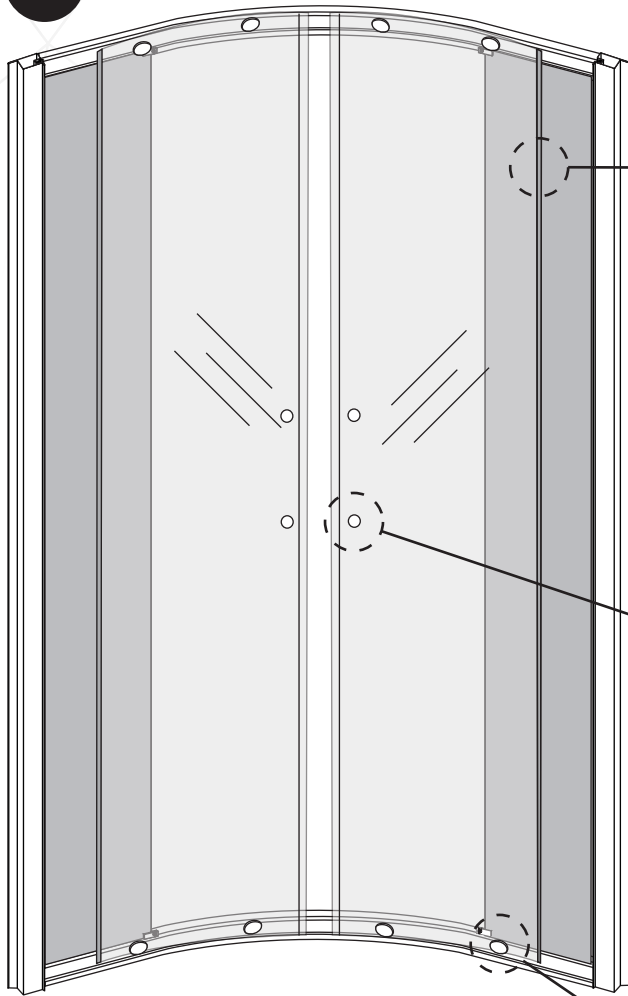

7

A16

A7

A5

Copyright ©2021 Bygghemma Sverige AB. Original content rights reserved. All product names, logos, and brands are property of their respective owners.

Information contained within this document was considered accurate at the time of publication, but may be subject to revision.