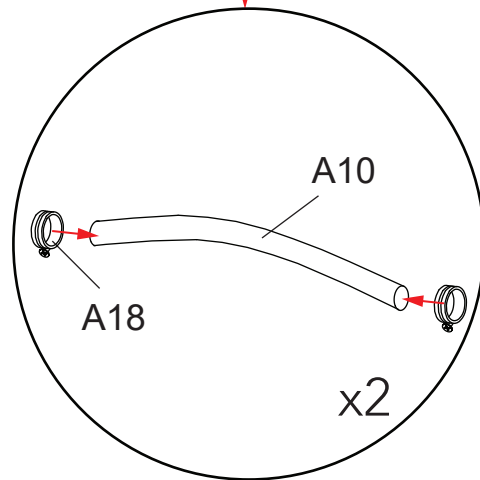

11

Copyright ©2021 Bygghemma Sverige AB. Original content rights reserved. All product names, logos, and brands are property of their respective owners.

Information contained within this document was considered accurate at the time of publication, but may be subject to revision.