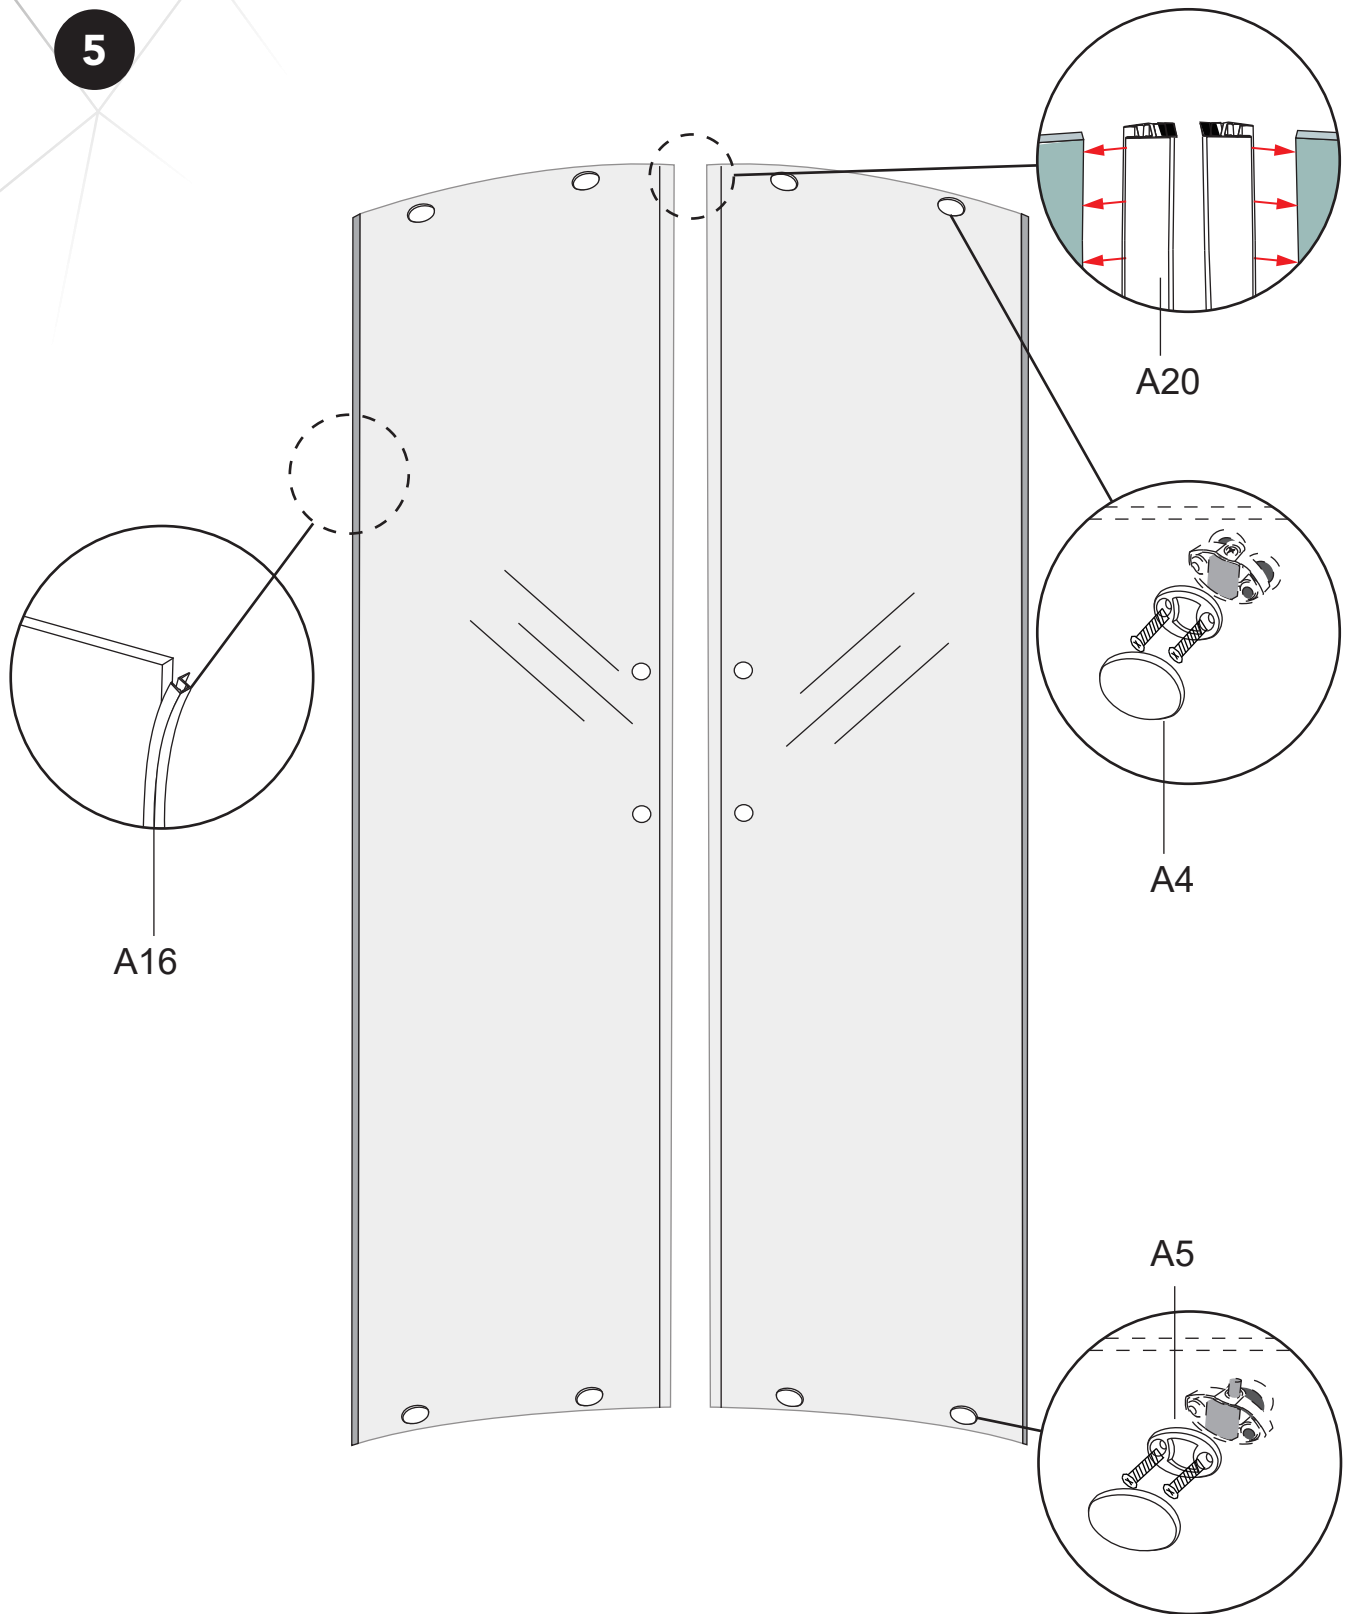

5

Copyright ©2021 Bygghemma Sverige AB. Original content rights reserved. All product names, logos, and brands are property of their respective owners.

Information contained within this document was considered accurate at the time of publication, but may be subject to revision.