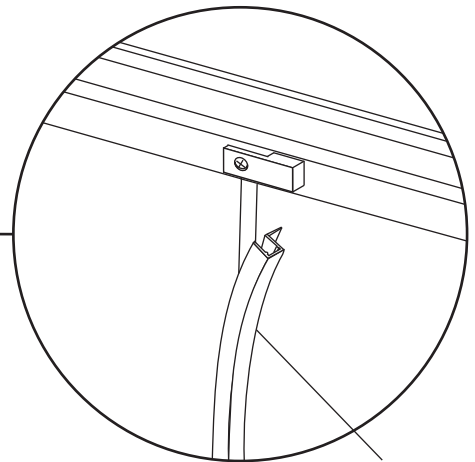

7

A16

A7

A5

Copyright ©2021 Bygghemma Sverige AB. Original content rights reserved. All product names, logos, and brands are property of their respective owners.

Information contained within this document was considered accurate at the time of publication, but may be subject to revision.