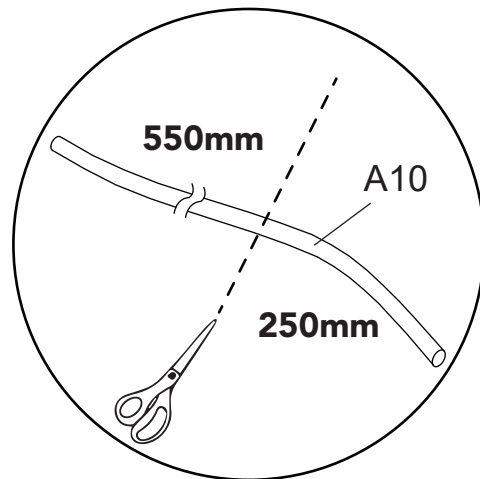

11

Copyright ©2021 Bygghemma Sverige AB. Original content rights reserved. All product names, logos, and brands are property of their respective owners.

Information contained within this document was considered accurate at the time of publication, but may be subject to revision.