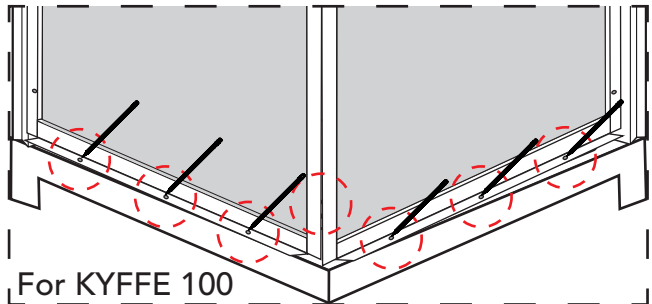

12

A1

For KYFFE 100

Copyright ©2021 Bygghemma Sverige AB. Original content rights reserved. All product names, logos, and brands are property of their respective owners.

Information contained within this document was considered accurate at the time of publication, but may be subject to revision.