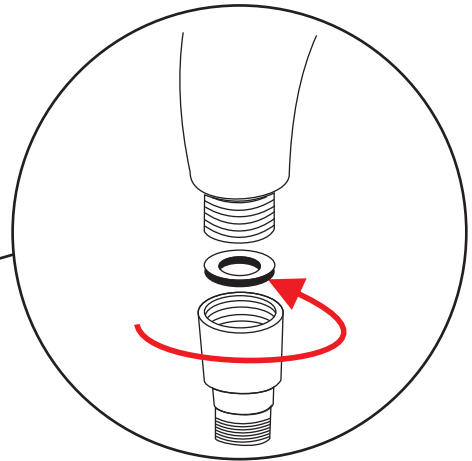

15

Copyright ©2021 Bygghemma Sverige AB. Original content rights reserved. All product names, logos, and brands are property of their respective owners.

Information contained within this document was considered accurate at the time of publication, but may be subject to revision.