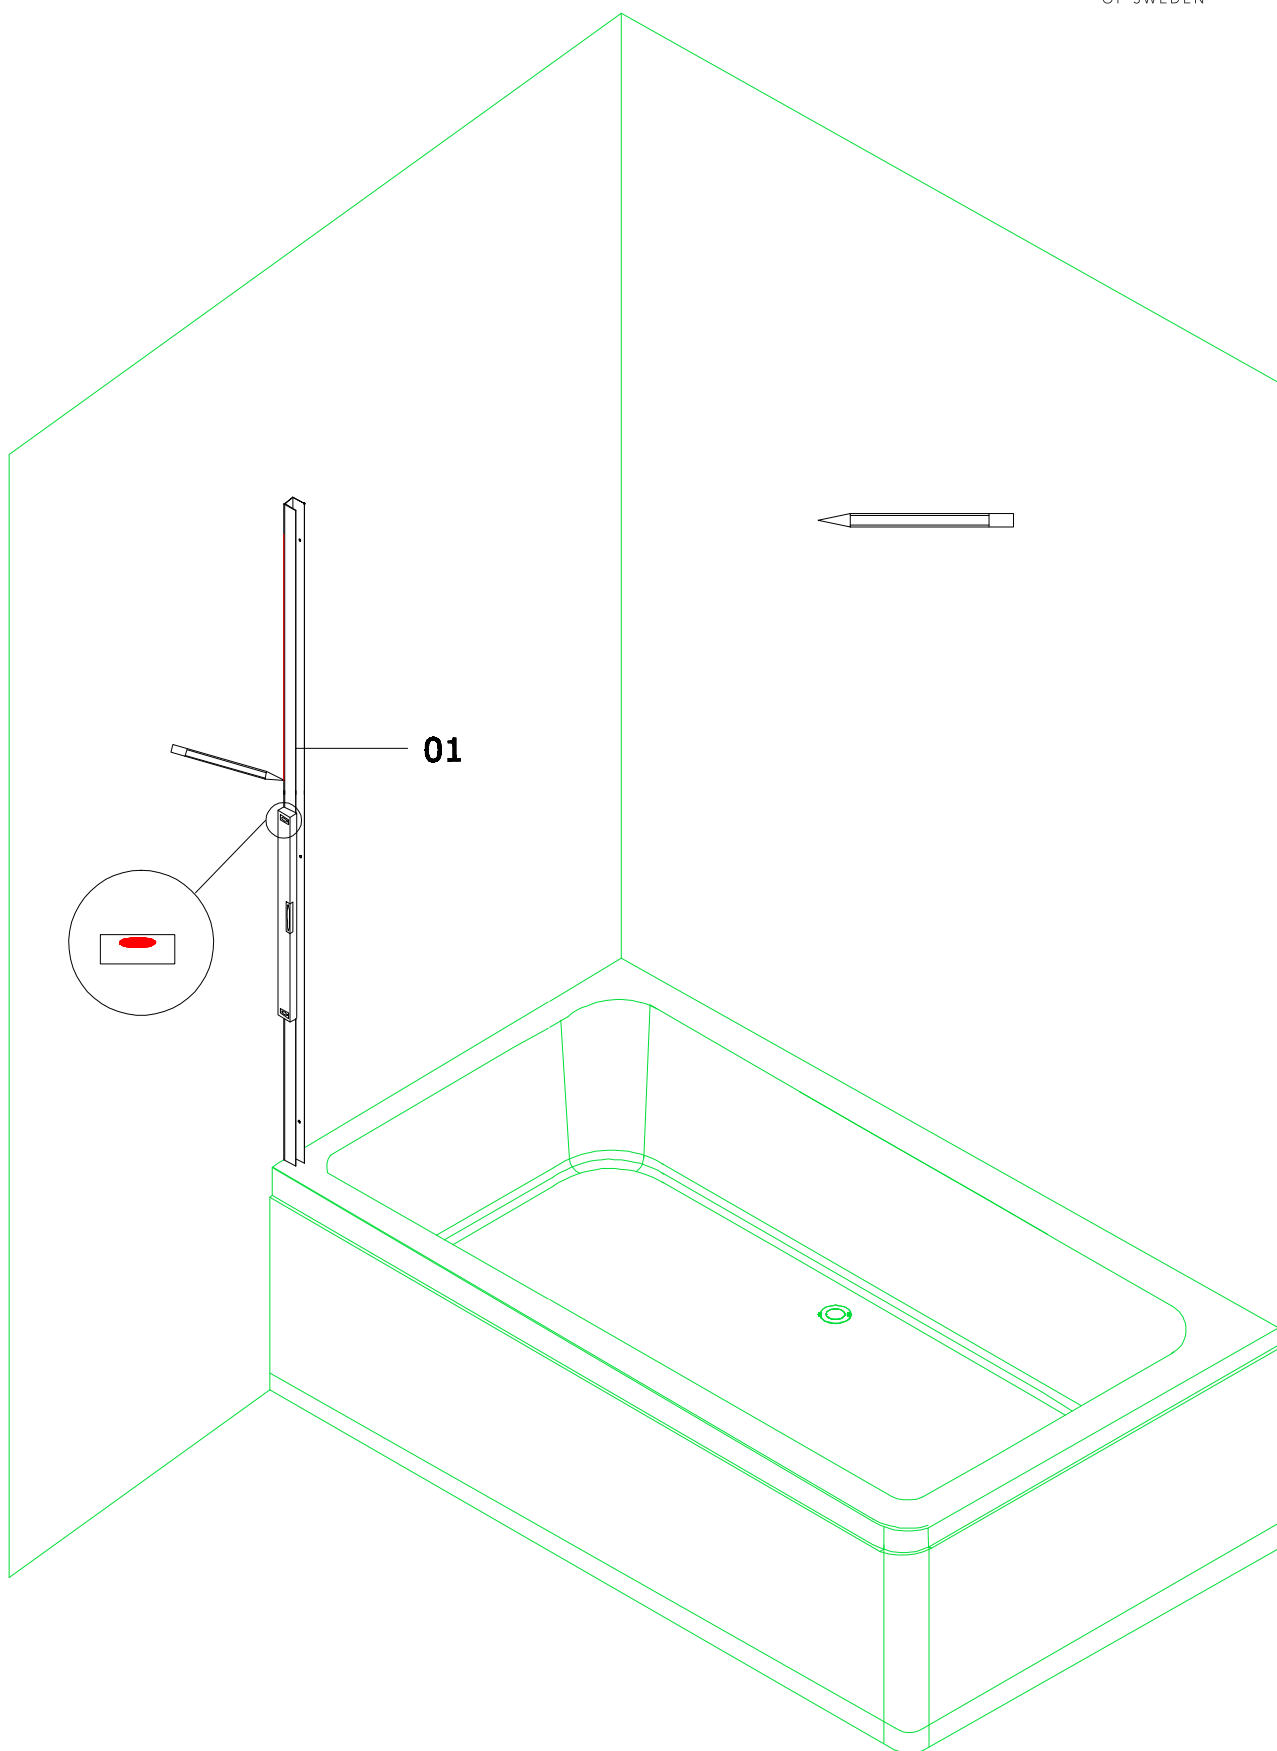

### **Preparation**

- After opening the packaging, read carefully these instructions, and then check all the delivering elements and check the shower enclosure in order to detect any carriage damage.
- If this glass is with silk screen printing, check that the smooth face will be inside the shower enclosure.
- Don't cling to this shower enclosure. This shower enclosure has not been designed to support heavy load.
- Note: The wall fixings included with this product are suitable for solid walls only. Plasterboard or stud walls may require specialist fixings (not supplied).
- Care should be taken when drilling into walls to avoid hidden pipes or electrical cables.
- Water supply flexible, tray and siphon are not provided.

Don't use any scrubbing products or any products made from ammoniac for cleaning this shower enclosure.

bathlife®  
OF SWEDEN

bathlife®  
OF SWEDEN

bathlife®  
OF SWEDEN

01  
02

02

02

4\*30mm

Ø6 mm

6mm

bathlife®  
OF SWEDEN

bathlife®  
OF SWEDEN

bathlife®  
OF SWEDEN