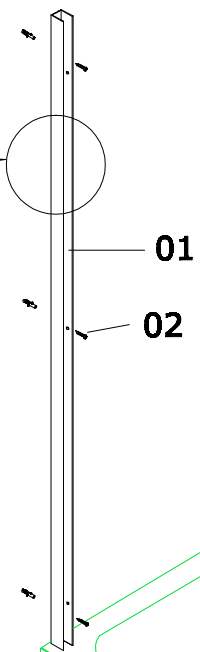

bathlife®
OF SWEDEN

01
02

02

02

4*30mm

Ø6 mm

6mm