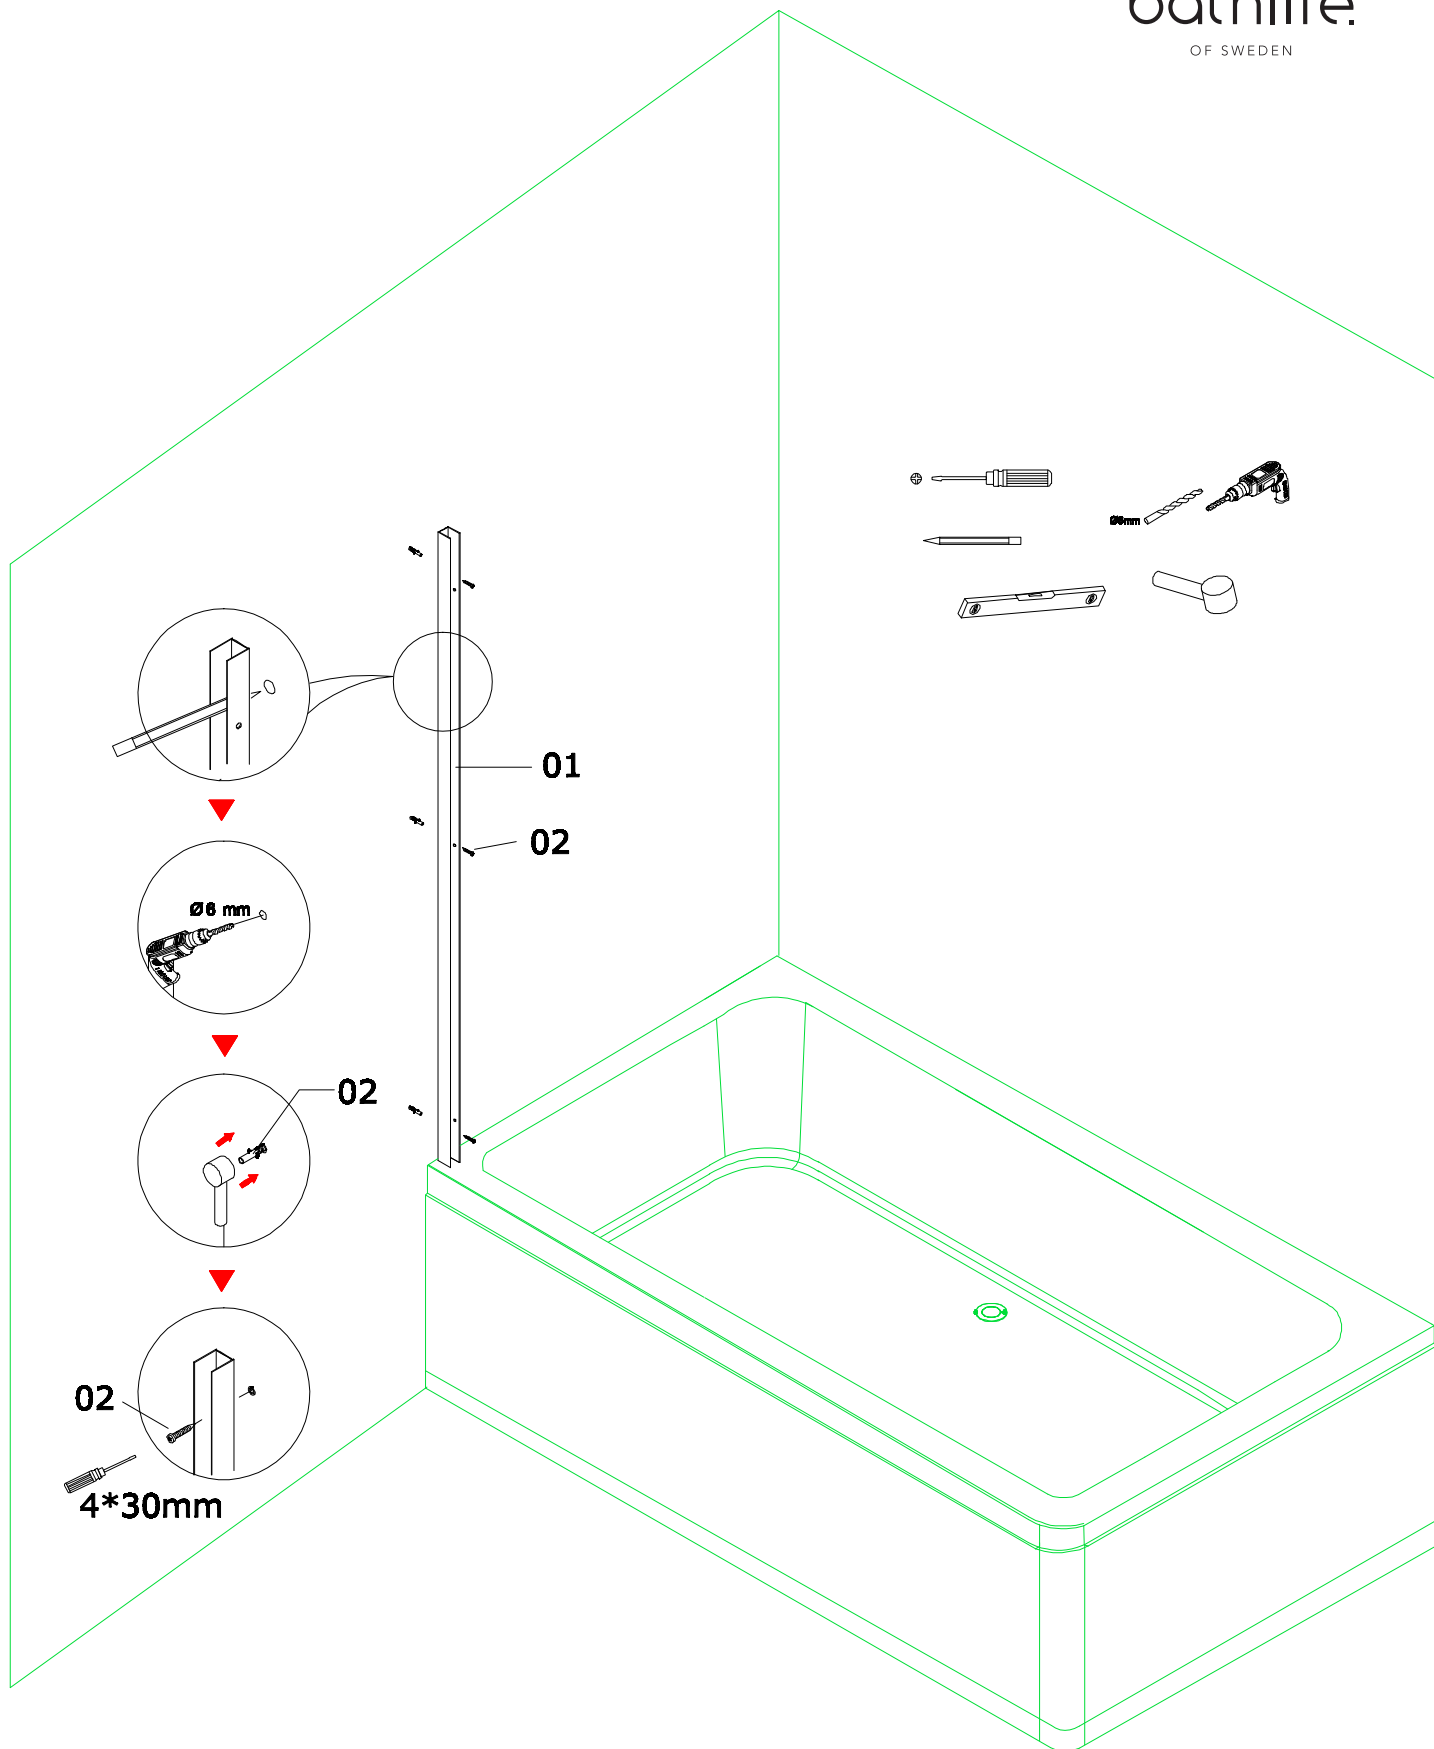

### **Preparation**

- After opening the packaging, read carefully these instructions, and then check all the delivering elements and check the shower enclosure in order to detect any carriage damage.
- If this glass is with silk screen printing, check that the smooth face will be inside the shower enclosure.
- Don't cling to this shower enclosure. This shower enclosure has not been designed to support heavy load.
- Note: The wall fixings included with this product are suitable for solid walls only. Plasterboard or stud walls may require specialist fixings (not supplied).
- Care should be taken when drilling into walls to avoid hidden pipes or electrical cables.
- Water supply flexible, tray and siphon are not provided.

Don't use any scrubbing products or any products made from ammoniac for cleaning this shower enclosure.

bathlife®  
OF SWEDEN

bathlife®  
OF SWEDEN

bathlife®  
OF SWEDEN

01  
02

02

02

4\*30mm

Ø6 mm

6mm

bathlife®  
OF SWEDEN

bathlife®  
OF SWEDEN

bathlife®  
OF SWEDEN