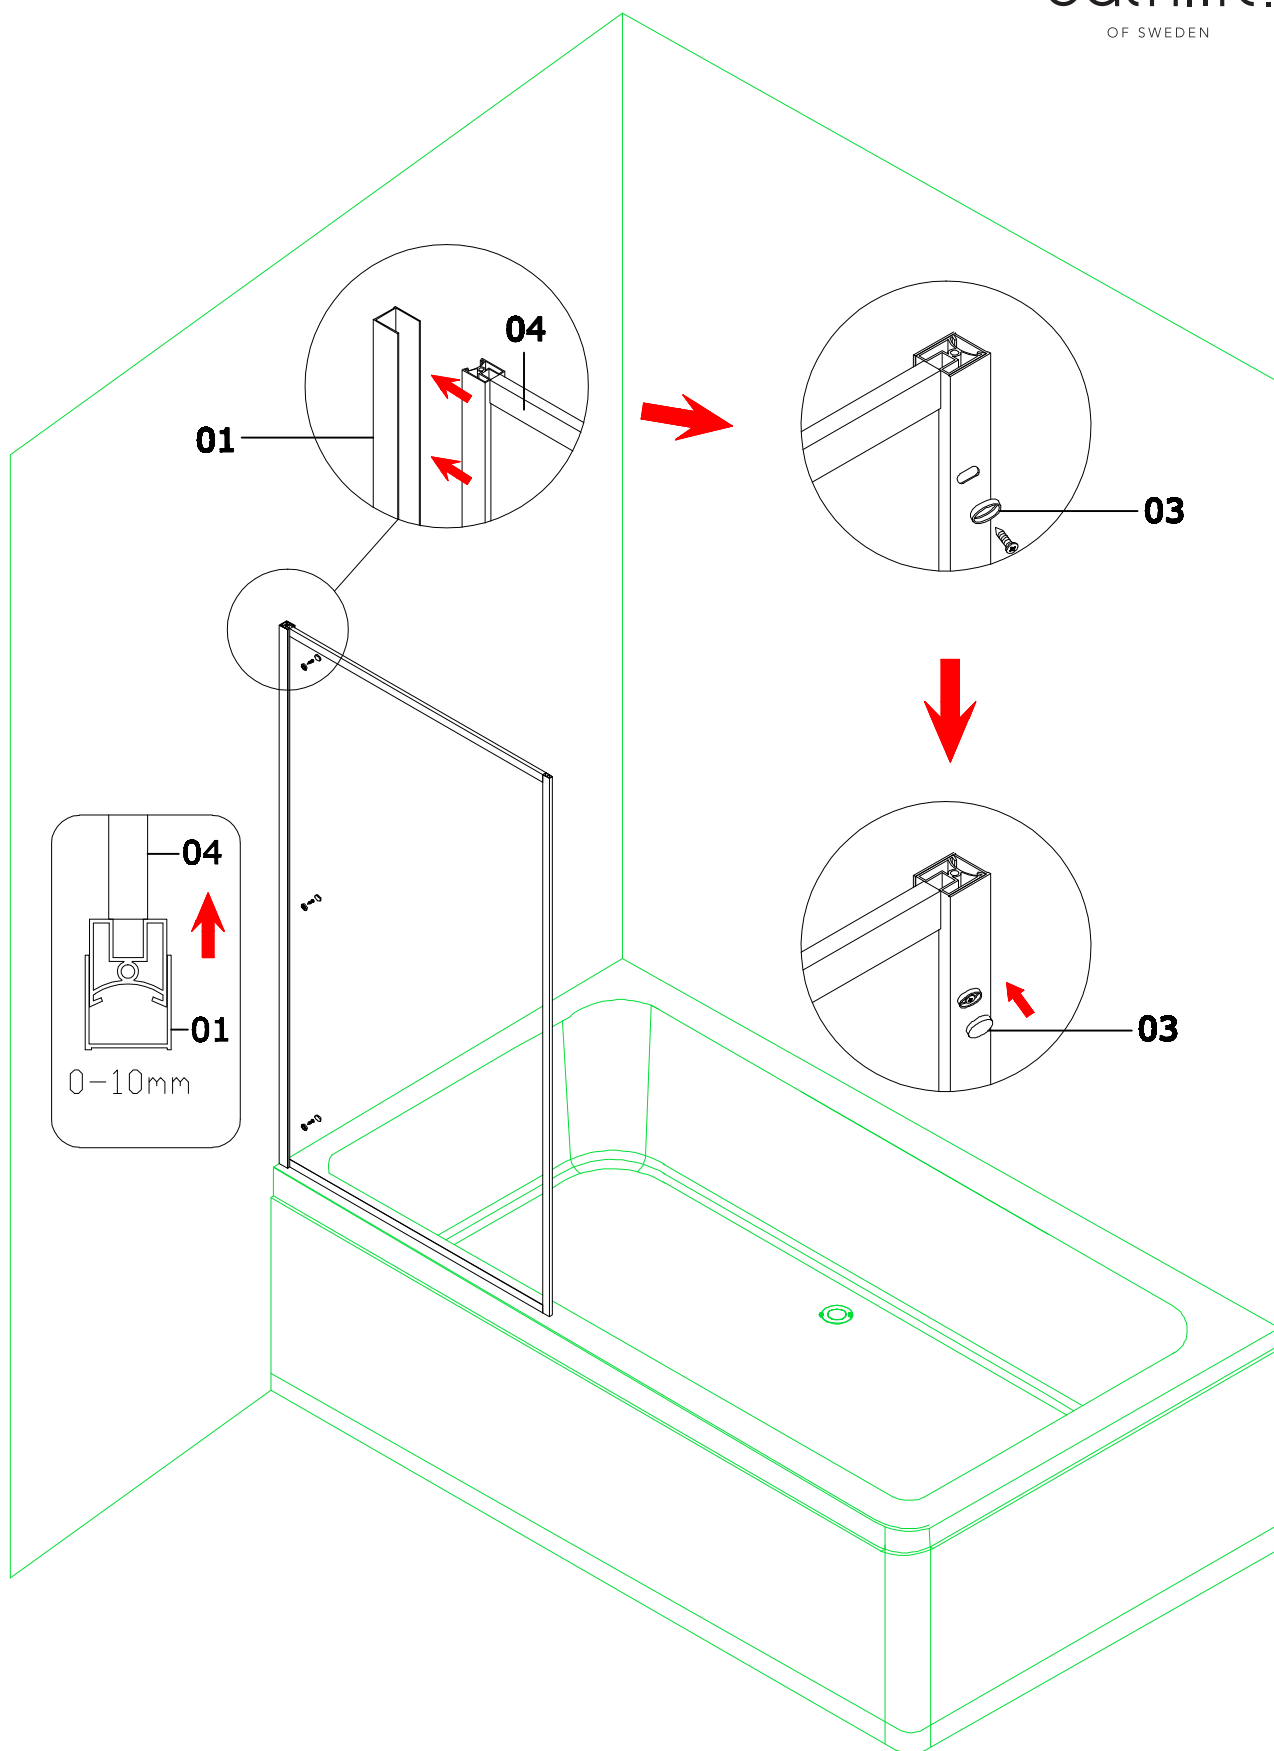

Do not let children play with this product.

Do not stick adhesive film at the surface of the glass. In case of breaking, this may generate bigger splinters which could be dangerous.

Read carefully these instructions that will tell you important informations to set up and to use your shower enclosure. Be observant with these informations since they certify a correct set up and a correct using of this product. Furthermore, they will prevent the user or the installer from being hurt and from breaking any material. Store away this document in a safe place and in good condition.

### **Preparation**

- After opening the packaging, read carefully these instructions, and then check all the delivering elements and check the shower enclosure in order to detect any carriage damage.
- If this glass is with silk screen printing, check that the smooth face will be inside the shower enclosure.
- Don't cling to this shower enclosure. This shower enclosure has not been designed to support heavy load.
- Note: The wall fixings included with this product are suitable for solid walls only. Plasterboard or stud walls may require specialist fixings (not supplied).
- Care should be taken when drilling into walls to avoid hidden pipes or electrical cables.
- Water supply flexible, tray and siphon are not provided.

Don't use any scrubbing products or any products made from ammoniac for cleaning this shower enclosure.

bathlife®  
OF SWEDEN

bathlife®  
OF SWEDEN

bathlife®  
OF SWEDEN

01  
02

02

02

4\*30mm

Ø6 mm

6mm

bathlife®  
OF SWEDEN

bathlife®  
OF SWEDEN

bathlife®  
OF SWEDEN