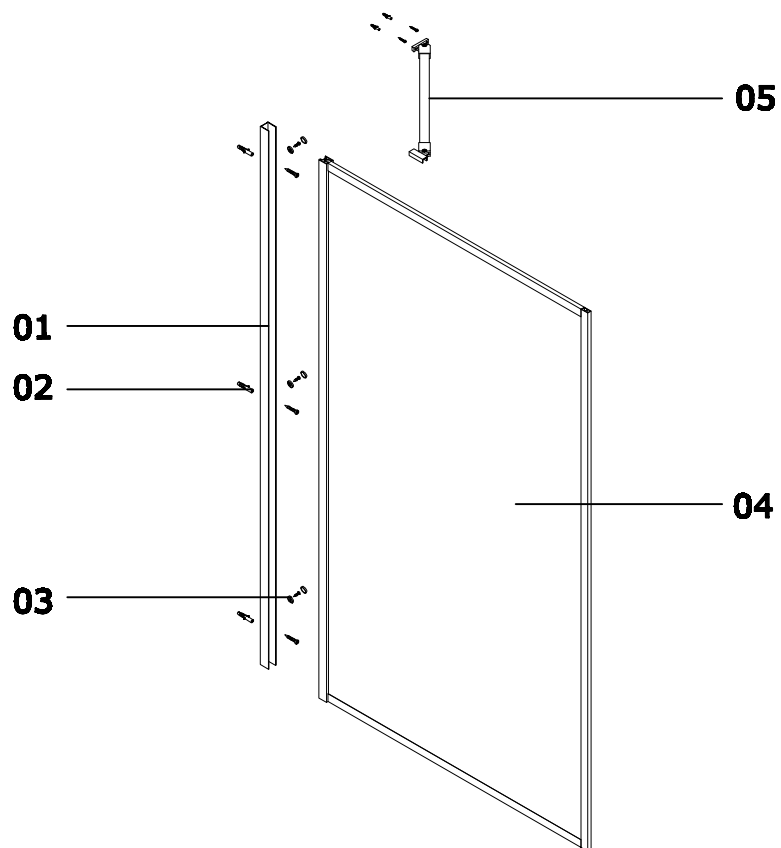

bathlife®
OF SWEDEN