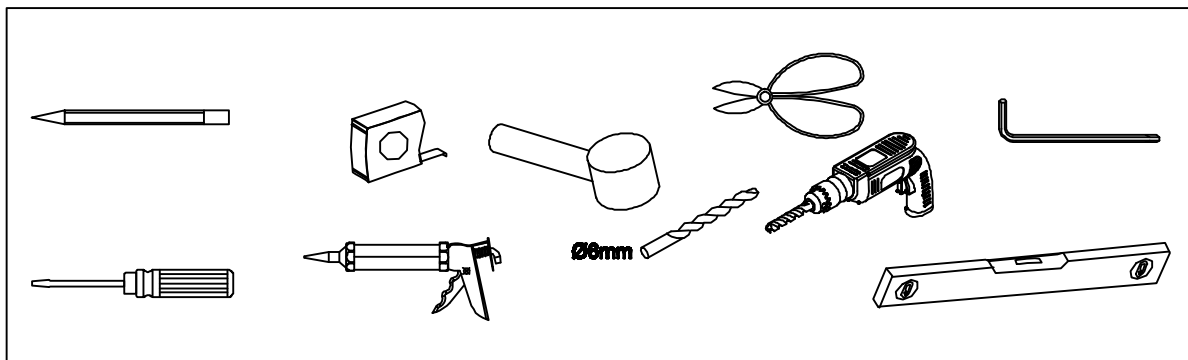

bathlife®
OF SWEDEN