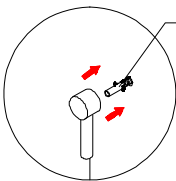

### **Preparation**

- After opening the packaging, read carefully these instructions, and then check all the delivering elements and check the shower enclosure in order to detect any carriage damage.
- If this glass is with silk screen printing, check that the smooth face will be inside the shower enclosure.
- Don't cling to this shower enclosure. This shower enclosure has not been designed to support heavy load.
- Note: The wall fixings included with this product are suitable for solid walls only. Plasterboard or stud walls may require specialist fixings (not supplied).
- Care should be taken when drilling into walls to avoid hidden pipes or electrical cables.
- Water supply flexible, tray and siphon are not provided.

Don't use any scrubbing products or any products made from ammoniac for cleaning this shower enclosure.

bathlife®  
OF SWEDEN

bathlife®  
OF SWEDEN

bathlife®  
OF SWEDEN

01  
02

02

02

4\*30mm

Ø6 mm

6mm

bathlife®  
OF SWEDEN

bathlife®  
OF SWEDEN

bathlife®  
OF SWEDEN