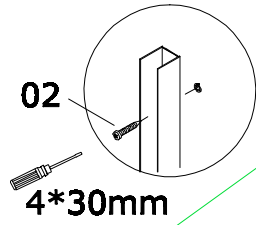

Don't use any scrubbing products or any products made from ammoniac for cleaning this shower enclosure.

bathlife®  
OF SWEDEN

bathlife®  
OF SWEDEN

bathlife®  
OF SWEDEN

01  
02

02

02

4\*30mm

Ø6 mm

6mm

bathlife®  
OF SWEDEN

bathlife®  
OF SWEDEN

bathlife®  
OF SWEDEN