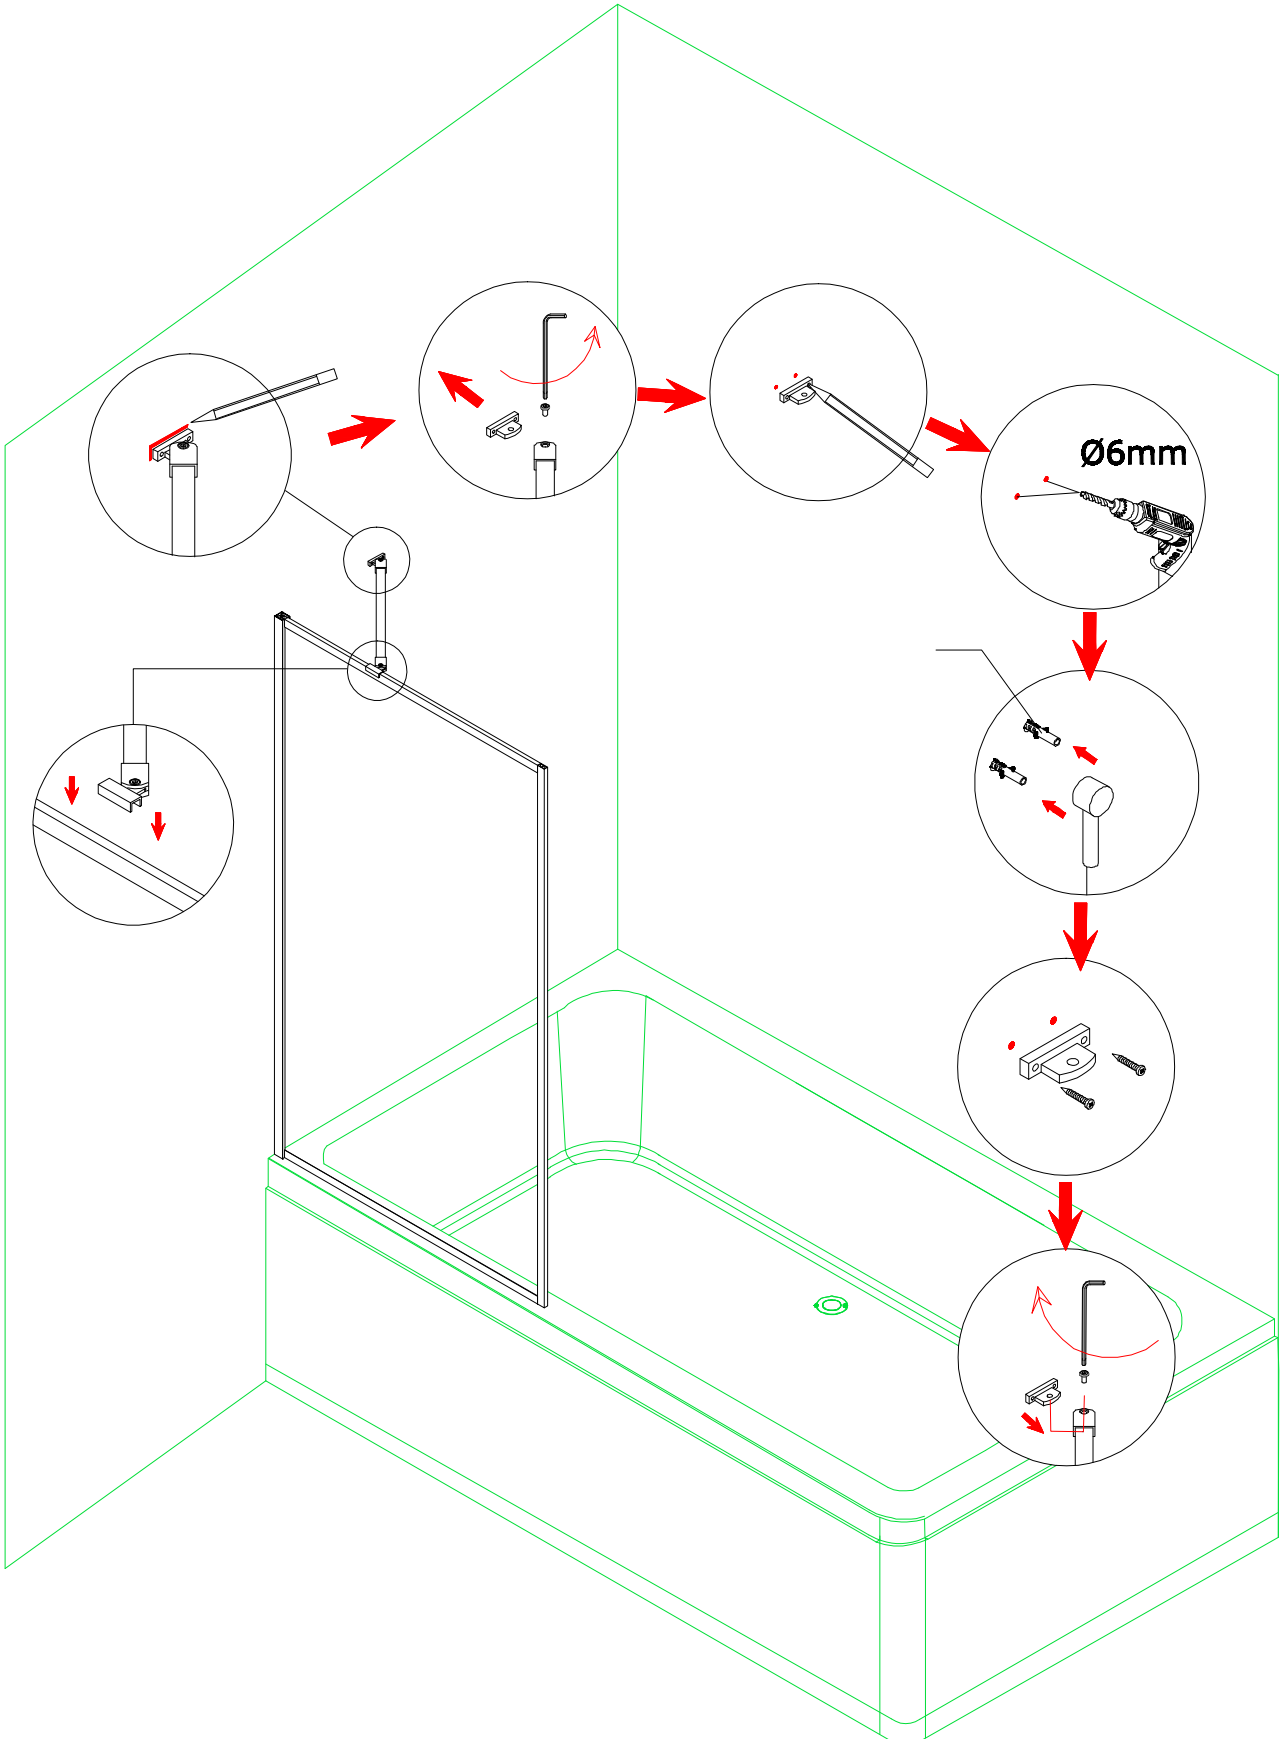

Do not let children play with this product.

Do not stick adhesive film at the surface of the glass. In case of breaking, this may generate bigger splinters which could be dangerous.

Read carefully these instructions that will tell you important informations to set up and to use your shower enclosure. Be observant with these informations since they certify a correct set up and a correct using of this product. Furthermore, they will prevent the user or the installer from being hurt and from breaking any material. Store away this document in a safe place and in good condition.

### **Preparation**

- After opening the packaging, read carefully these instructions, and then check all the delivering elements and check the shower enclosure in order to detect any carriage damage.
- If this glass is with silk screen printing, check that the smooth face will be inside the shower enclosure.
- Don't cling to this shower enclosure. This shower enclosure has not been designed to support heavy load.
- Note: The wall fixings included with this product are suitable for solid walls only. Plasterboard or stud walls may require specialist fixings (not supplied).
- Care should be taken when drilling into walls to avoid hidden pipes or electrical cables.
- Water supply flexible, tray and siphon are not provided.

Don't use any scrubbing products or any products made from ammoniac for cleaning this shower enclosure.

bathlife®  
OF SWEDEN

bathlife®  
OF SWEDEN

bathlife®  
OF SWEDEN

01  
02

02

02

4\*30mm

Ø6 mm

6mm

bathlife®  
OF SWEDEN

bathlife®  
OF SWEDEN

bathlife®  
OF SWEDEN