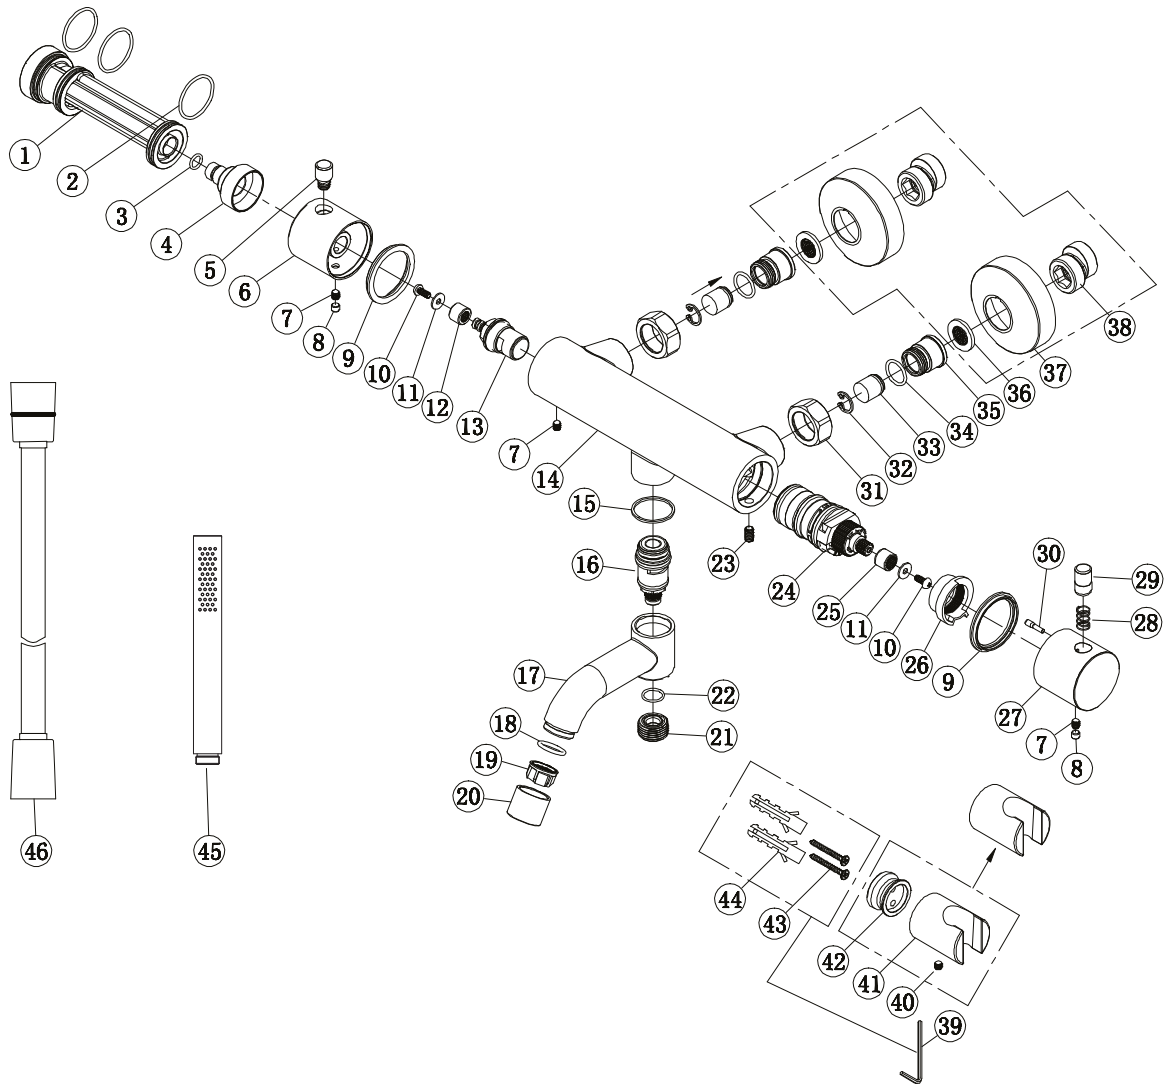

- 1 Core of body
- 2 o ring
- 3 o ring
- 4 house for cartridge
- 5 handwheel bar
- 6 handwheel
- 7 inner hex screw
- 8 separation rubber
- 9 spring washer
- 10 round screw nut
- 11 washer
- 12 splined hub
- 13 cartridge
- 14 body
- 15 washer
- 16 spout cartridge
- 17 bath spout
- 18 o ring
- 19 aerator
- 20 aerator cover
- 21 connector
- 22 o ring
- 23 inner hex screw
- 24 thermostatic cartridge
- 25 drive gear
- 26 temp. limiting ring
- 27 therm. handwheel
- 28 button spring
- 29 handwheel button
- 30 handwheel plug
- 31 foot nut
- 32 c ring
- 33 check valve
- 34 o ring
- 35 connector
- 36 G3/4 washer
- 37 decoration cover
- 38 connector
- 39 inner hex spanner
- 40 inner hex screw
- 41 holder body
- 42 fixing base
- 43 screw
- 44 plastic screw
- 45 handshower
- 46 shower hose

Steel Pleasure 4

Art no: 20040 RSK: 8362067

SCANDTAP®
BATHROOM CONCEPTS

Scandtap AB, Olofsdalsvägen 21, 302 41 Halmstad, Sweden
info@scandtap.com, www.scandtap.com