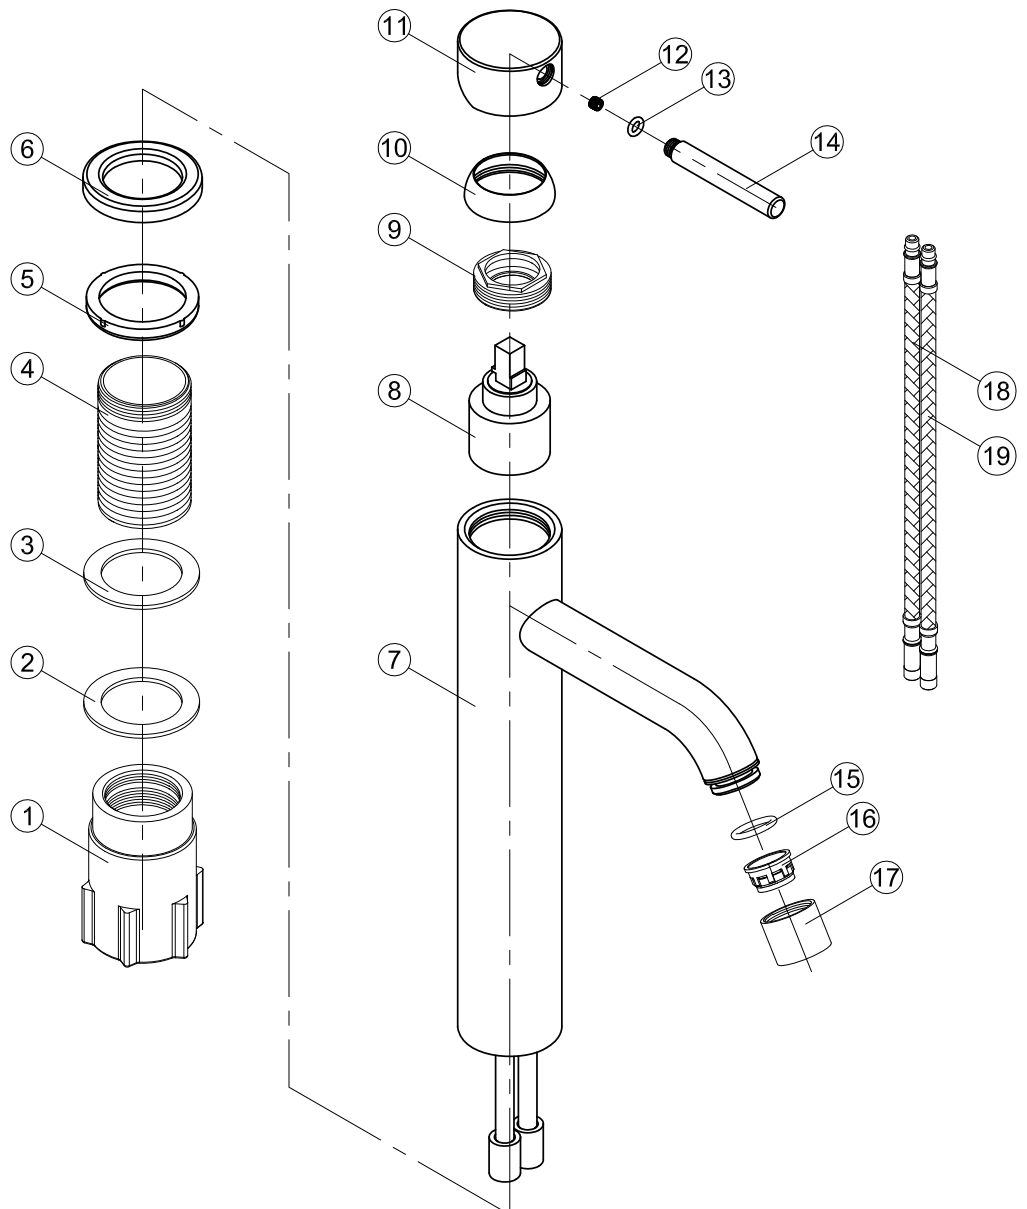

- 1 Fixing bushing
- 2 Washer
- 3 Rubber
- 4 Threaded tube
- 5 Base Rubber
- 6 Base
- 7 Body
- 8 Cartridge
- 9 Screw nut
- 10 Cover ring
- 11 Handle base
- 12 Inner hex screw
- 13 O ring
- 14 Handle bar
- 15 O ring
- 16 Aerator
- 17 Aerator cover
- 18 Flexible hose
- 19 Flexible hose

# Steel Wave High Sand

**Art no:** 10016 **RSK:** 8277586

**SCANDTAP**<sup>®</sup>  
BATHROOM CONCEPTS

Scandtap AB, Olofsdalsvägen 21, 302 41 Halmstad, Sweden  
info@scandtap.com, www.scandtap.com