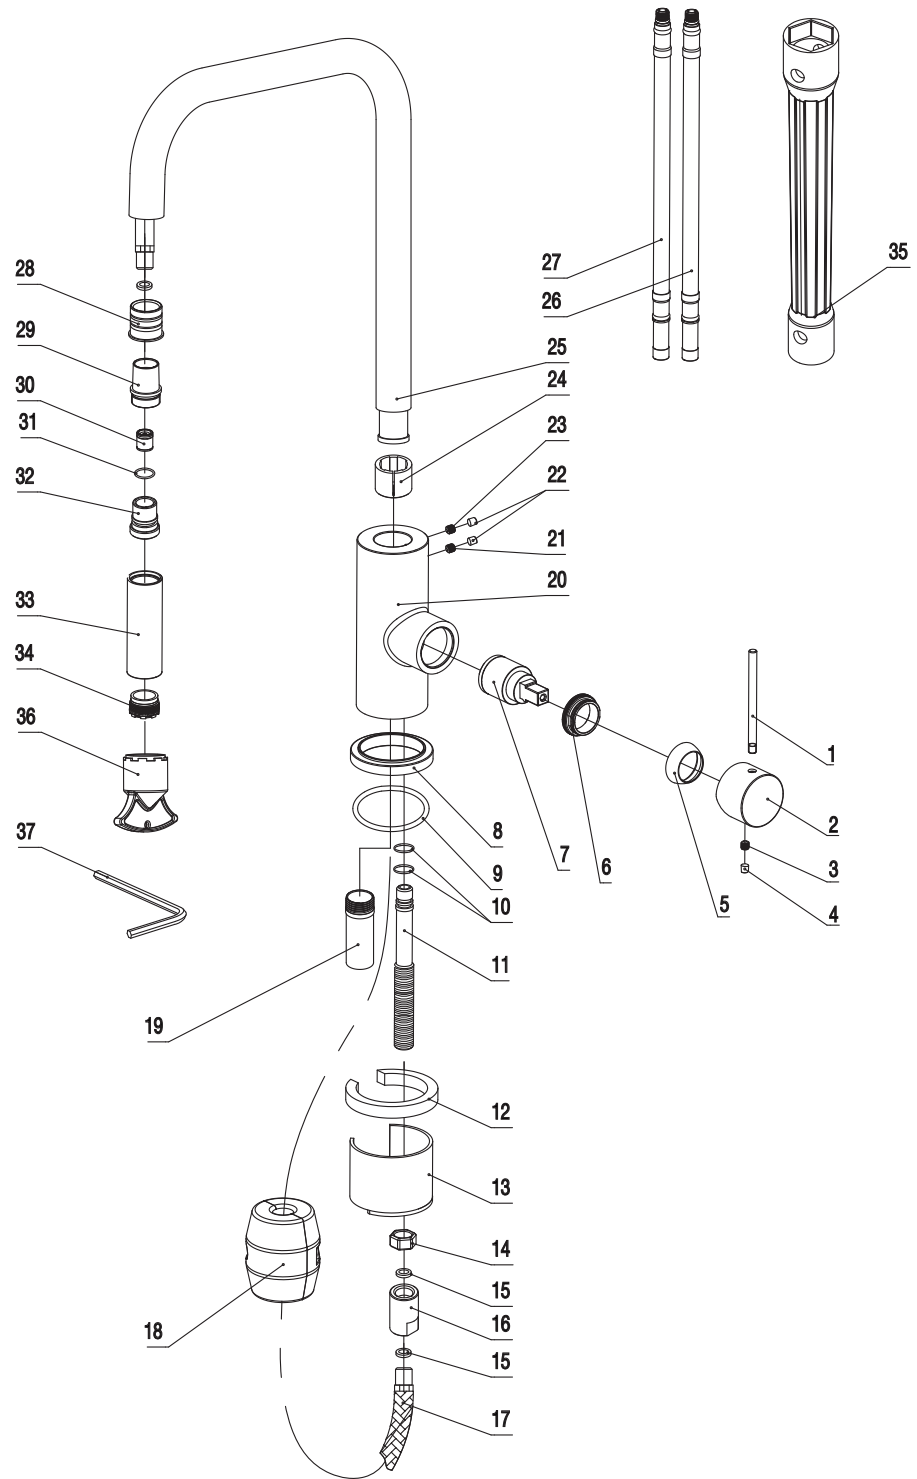

- 1 Handle bar
- 2 Handle base
- 3 Inner hex screw
- 4 Rubber
- 5 Cover ring
- 6 Screw nut
- 7 Cartridge
- 8 Base
- 9 O ring
- 10 O ring
- 11 Outlet connection
- 12 Plastic horseshoe
- 13 Horseshoe
- 14 Hex nut
- 15 Flat rubber gasket
- 16 Connector
- 17 Flexible hose
- 18 Weight
- 19 Sleeve
- 20 Body
- 21 Inner hex screw
- 22 Decoration cover
- 23 Inner hex screw
- 24 Rubber
- 25 Spout
- 26 Flexible hose
- 27 Flexible hose
- 28 Sleeve
- 29 Shower head joint
- 30 Check valve
- 31 O ring
- 32 Inner shower joint
- 33 Shower head cover
- 34 Aerator
- 35 Wrench
- 36 Wrench
- 37 Wrench

# Accent Square Coal

Art no: 32112 RSK: 8311233

**SCANDTAP®**  
BATHROOM CONCEPTS

Scandtap AB, Olofsdalsvägen 21, 302 41 Halmstad, Sweden  
info@scandtap.com, www.scandtap.com