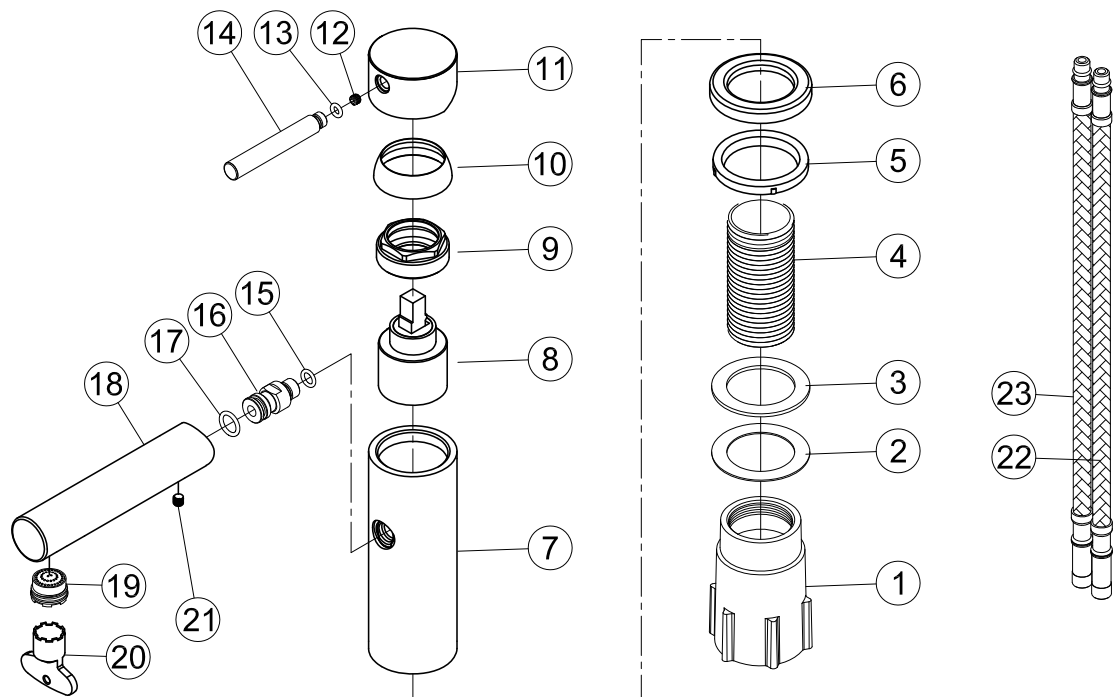

- 1 Fixing bushing
- 2 Washer
- 3 Rubber
- 4 Threaded tube
- 5 Base Rubber
- 6 Base
- 7 Body
- 8 Cartridge
- 9 Screw nut
- 10 Cover ring
- 11 Handle base
- 12 Inner hex screw
- 13 O ring
- 14 Handle bar
- 15 O ring
- 16 Connector
- 17 O ring
- 18 Spout
- 19 Aerator
- 20 Wrench
- 21 Inner hex screw
- 22 Flexible hose
- 23 Flexible hose

# Steel Clear Shadow

Art no: 10028 RSK: 8277820

**SCANDTAP®**  
BATHROOM CONCEPTS

Scandtap AB, Olofsdalsvägen 21, 302 41 Halmstad, Sweden  
info@scandtap.com, www.scandtap.com