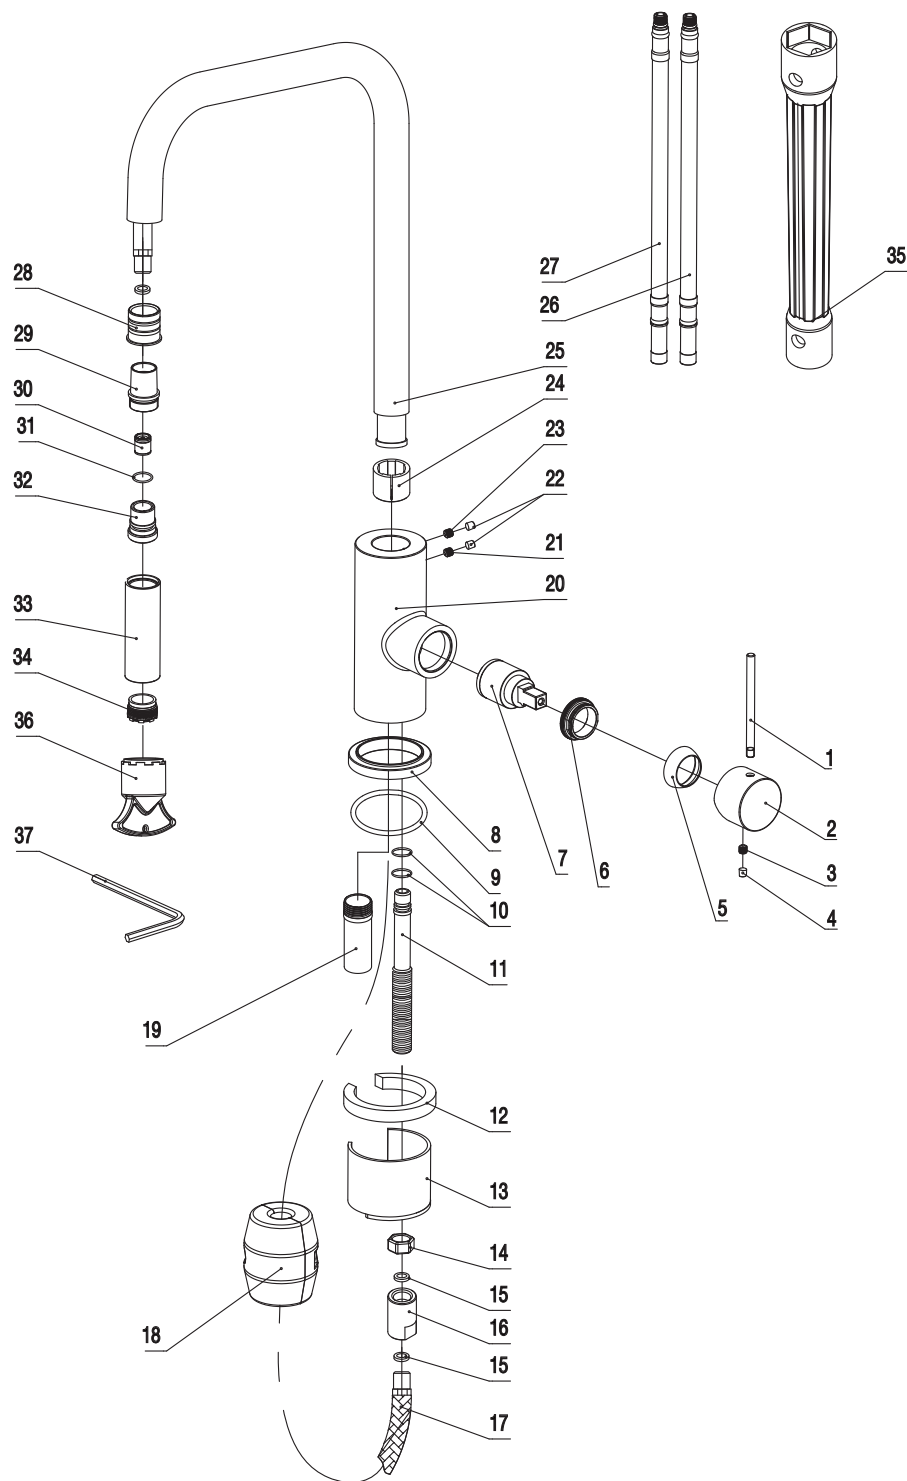

- 1 Handle bar
- 2 Handle base
- 3 Inner hex screw
- 4 Rubber
- 5 Cover ring
- 6 Screw nut
- 7 Cartridge
- 8 Base
- 9 O ring
- 10 O ring
- 11 Outlet connection
- 12 Plastic horseshoe
- 13 Horseshoe
- 14 Hex nut
- 15 Flat rubber gasket
- 16 Connector
- 17 Flexible hose
- 18 Weight
- 19 Sleeve
- 20 Body
- 21 Inner hex screw
- 22 Decoration cover
- 23 Inner hex screw
- 24 Rubber
- 25 Spout
- 26 Flexible hose
- 27 Flexible hose
- 28 Sleeve
- 29 Shower head joint
- 30 Check valve
- 31 O ring
- 32 Inner shower joint
- 33 Shower head cover
- 34 Aerator
- 35 Wrench
- 36 Wrench
- 37 Wrench

# Accent Square Rust

Art no: 32110 RSK: 8311231

**SCANDTAP®**  
BATHROOM CONCEPTS

Scandtap AB, Olofsdalsvägen 21, 302 41 Halmstad, Sweden  
info@scandtap.com, www.scandtap.com